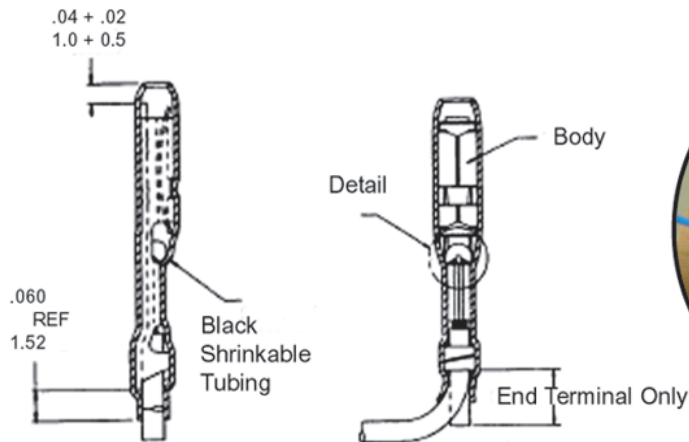

## Slip-On Contacts

- Reels of slip-on contacts. 5" apart
- Slips onto .025" square posts
- 28 gage PVC insulated blue wire
- Temperature Range: -310 to 221°F (-190 to 105°C)

Part No.	Contact Description	Package Quantity.
T120-1/50	installed on wire	Reel of 50
T120-1/250	installed on wire	Reel of 250