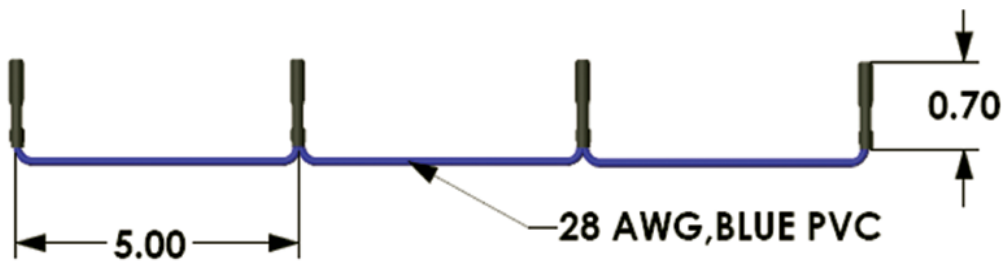

# T120-1

## Slip-On Contacts

- Reels of slip-on contacts. 5" apart
- Slips onto .025" square posts
- 28 gage PVC insulated blue wire
- Temperature Range: -310 to 221°F (-190 to 105°C)

Part No.	Contact Description	Package Quantity.
T120-1/50	installed on wire	Reel of 50
T120-1/250	installed on wire	Reel of 250