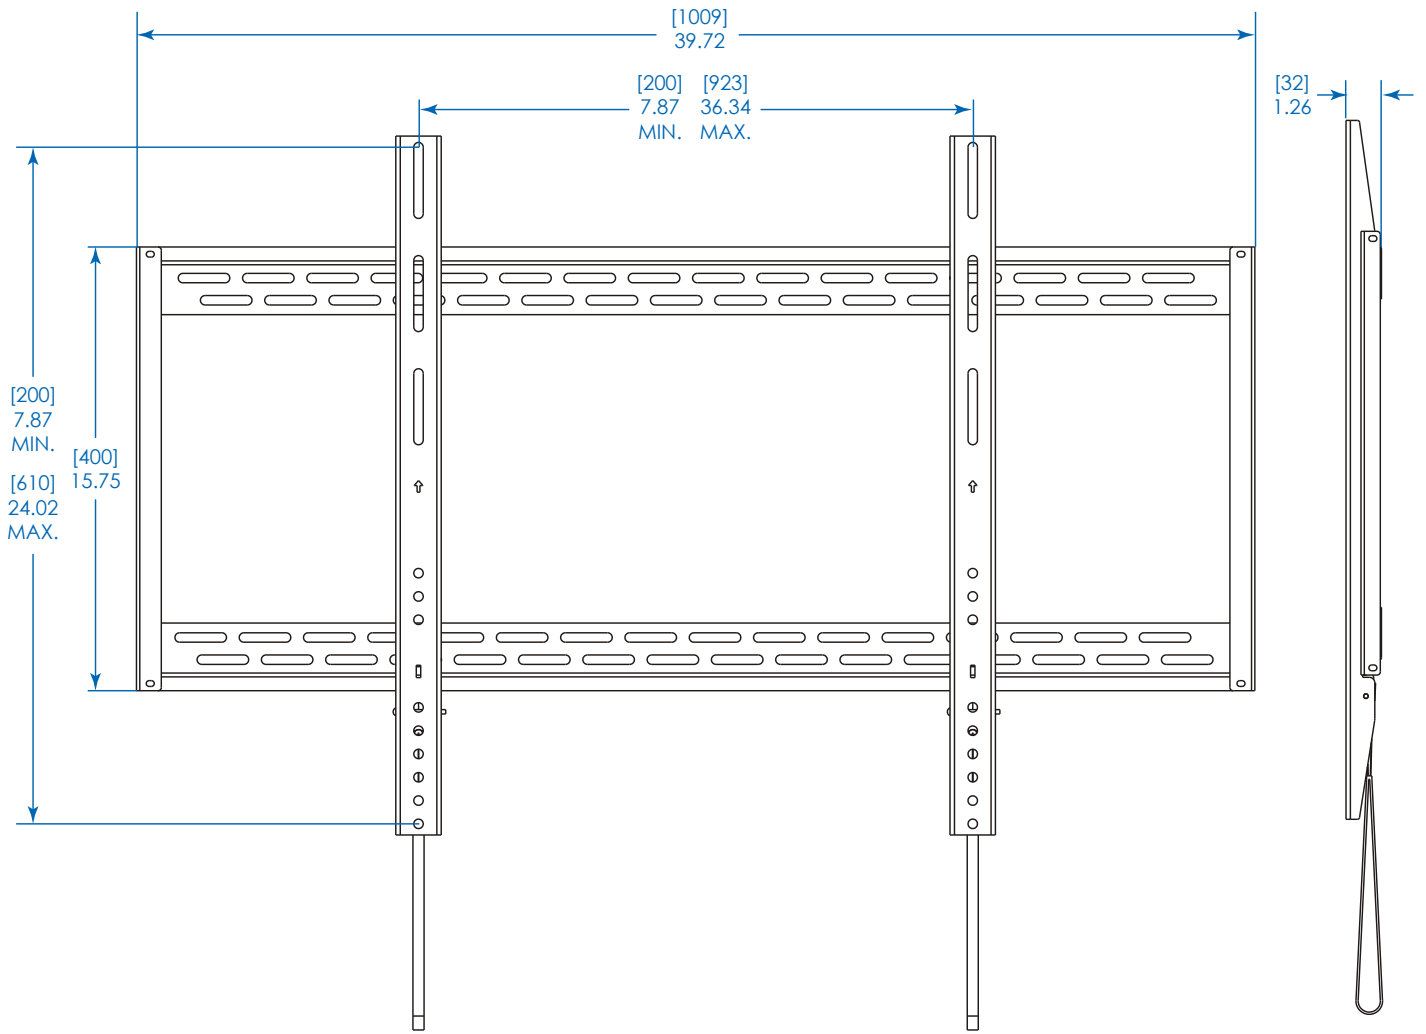

MODEL:

DWF60100XX

Fixed Wall Mount for 60" to 100" Displays

FRONT VIEW

SIDE VIEW

Dimensions: [mm] INCHES

Tripp Lite has a policy of continuous improvement. Specifications are subject to change without notice.