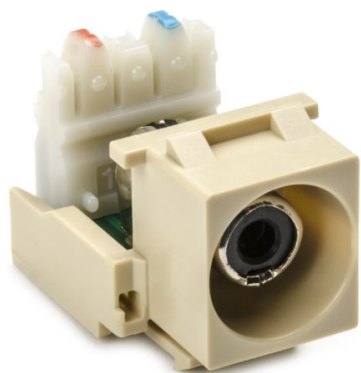

Specification Sheet

Part Number: RCAB110-I

RCA-110 Connector Module With Black Stripe, Ivory, 1/pkg

Article Number

854-44245

Type

RCA110

Color

Ivory (IV)

Features & Benefits

- The connector module is a keystone footprint that inserts into HellermannTyton's standard flush wall plates.

Quantity Per

bag

Product Description

HellermannTyton provides modules for various types of connectors. Available in three colors, these modules are adaptable to HellermannTyton faceplates, surface mount boxes and modular panels.

Short Description

RCA-110 Connector Module With Black Stripe, Ivory, 1/pkg

Global Part Name

RCA110

Technical Description

RCA-110 Connector Module With Black Stripe, Ivory

Package Quantity(Imperial)

1