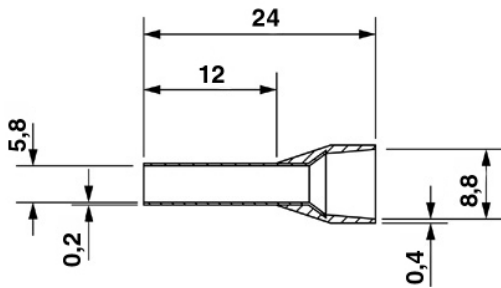

Technical data

General

Length (b)	24 mm
Color	blue
Material	E-CU
Sleeve length	12 mm
Inner dimension of the insulating collar (d)	8.8 mm

Ferrule diameter	5.8 mm
Insulating collar thickness	0.4 mm
Sleeve wall thickness	0.2 mm

Certificates / Approvals

Certification

CSA, UCSA

Diagrams/Drawings

Dimensioned drawing

Address

PHOENIX CONTACT Inc., USA
586 Fulling Mill Road
Middletown, PA 17057, USA
Phone (800) 888-7388
Fax (717) 944-1625
<http://www.phoenixcon.com>