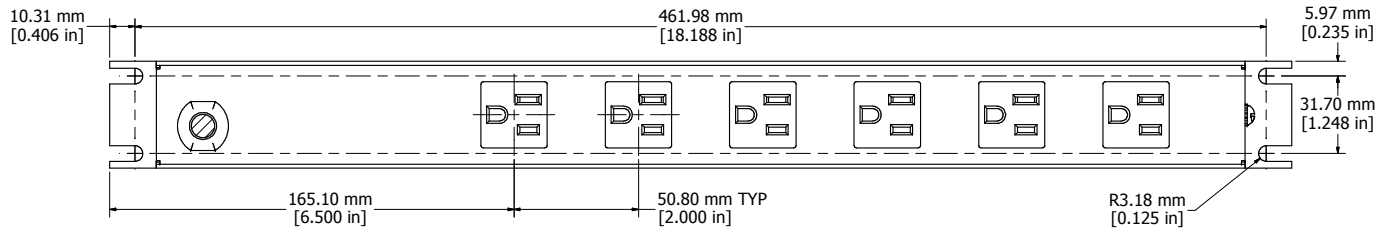

8 | 7 | 6 | 5 | 4 | 3 | 2 | 1

ASSEMBLY - VIEW FROM FRONT

ISOMETRIC VIEW

ASSEMBLY - VIEW FROM BOTTOM

ASSEMBLY - VIEW FROM SIDE

SECTION A-A

1583H12A1BKX
Finish - Front - Black Painted Steel
Back - Black Painted Steel
Rated - 125 VAC, 60 Hz, 15 Amps
Approvals - CSA Certified Standards C22.2 (No. 21-95, 42-99)
- UL Recognized Standard UL1363
Cord Length
1583H12A1BKX - 6' Foot Power Cord (NEMA 5-15P)
1583H12B1BKX - 15' Foot Power Cord (NEMA 5-15P)