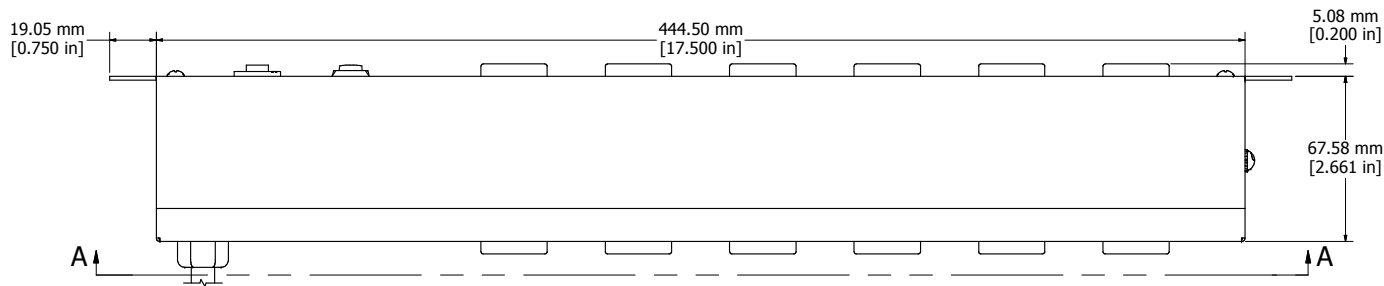

8 | 7 | 6 | 5 | 4 | 3 | 2 | 1

ASSEMBLY - VIEW FROM FRONT

ISOMETRIC VIEW

ASSEMBLY - VIEW FROM BOTTOM

ASSEMBLY - VIEW FROM SIDE

SECTION A-A

1583H12A1BKX
Finish - Front - Black Painted Steel
Back - Black Painted Steel
Rated - 125 VAC, 60 Hz, 15 Amps
Approvals - CSA Certified Standards C22.2 (No. 21-95, 42-99)
- UL Recognized Standard UL1363
Cord Length
1583H12A1BKX - 6' Foot Power Cord (NEMA 5-15P)
1583H12B1BKX - 15' Foot Power Cord (NEMA 5-15P)