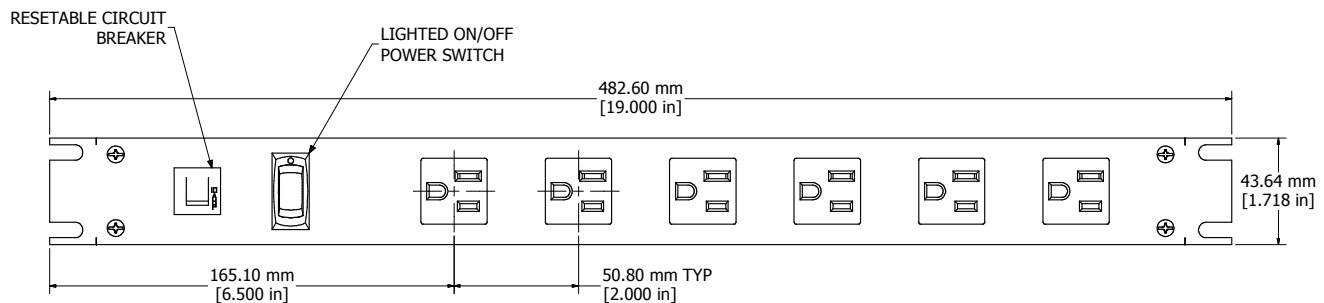

8 | 7 | 6 | 5 | 4 | 3 | 2 | 1

ASSEMBLY - VIEW FROM FRONT

ISOMETRIC VIEW

ASSEMBLY - VIEW FROM BOTTOM

ASSEMBLY - VIEW FROM SIDE

SECTION A-A

1583H12A1BKX
Finish - Front - Black Painted Steel
Back - Black Painted Steel
Rated - 125 VAC, 60 Hz, 15 Amps
Approvals - CSA Certified Standards C22.2 (No. 21-95, 42-99)
- UL Recognized Standard UL1363
Cord Length
1583H12A1BKX - 6' Foot Power Cord (NEMA 5-15P)
1583H12B1BKX - 15' Foot Power Cord (NEMA 5-15P)