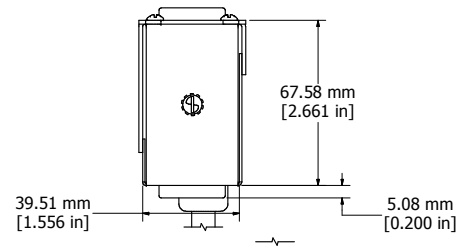

8 | 7 | 6 | 5 | 4 | 3 | 2 | 1

ASSEMBLY - VIEW FROM FRONT

ISOMETRIC VIEW

ASSEMBLY - VIEW FROM BOTTOM

ASSEMBLY - VIEW FROM SIDE

SECTION A-A

1583H12A1BKX
Finish - Front - Black Painted Steel
Back - Black Painted Steel
Rated - 125 VAC, 60 Hz, 15 Amps
Approvals - CSA Certified Standards C22.2 (No. 21-95, 42-99)
- UL Recognized Standard UL1363
Cord Length
1583H12A1BKX - 6' Foot Power Cord (NEMA 5-15P)
1583H12B1BKX - 15' Foot Power Cord (NEMA 5-15P)