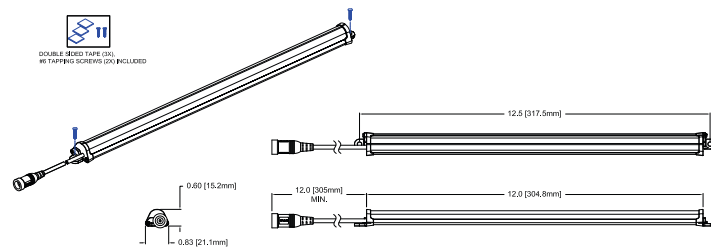

FEATURES:

- Semi-Diffused
- Instant On
- Directional Efficiency
- Mercury Free
- Low Profile
- Lead Free
- Long Life
- No UV

The Peninsula's durable plastic construction makes it an economical lightweight luminaire delivering a wide range of semi-diffused light output.

SPECIFICATIONS

Color Temperature	Lumen Output	Efficacy (lm/W)	Color Rendering Index (CRI)
Cool (C) - 6500K	190	95	80
Neutral (N) - 4500K	180	90	75
Warm (W) - 3000K	170	85	70
Soft (S) - 2700K	160	85	66

Rated Life:	50,000 hours
Beam Angle:	120°
Power Consumption:	2 Watts
Operating Temperature:	0° C ~+ 40° C
Voltage Input:	24VDC, Constant Voltage
Controls:	See Accessory SW-1001
Housing:	Extruded Plastic, Black Polycarbonate Lens, Clear
Weight:	53
Dimensions:	W .83" (21.1mm) H .60" (15.2mm) L 12" (304.8mm) ** **not including mounts

Compliance:

Restriction of Hazardous Substances Directive (RoHS) implements EU Directive 2002 / 95 which bans placing electrical and hazardous equipment that contains more than agreed levels of hazardous substances on the EU market. For a list of these substances, visit www.rohs.gov.uk.

DIMENSIONS