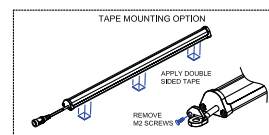

FEATURES:

- Semi-Diffused
- Instant On
- Directional Efficiency
- Mercury Free
- Low Profile
- Lead Free
- Long Life
- No UV

The Peninsula's durable plastic construction makes it an economical lightweight luminaire delivering a wide range of semi-diffused light output.

SPECIFICATIONS

Color Temperature	Lumen Output	Efficacy (lm/W)	Color Rendering Index (CRI)
Cool (C) - 6500K	190	95	80
Neutral (N) - 4500K	180	90	75
Warm (W) - 3000K	170	85	70
Soft (S) - 2700K	160	85	66

Rated Life:	50,000 hours
Beam Angle:	120°
Power Consumption:	2 Watts
Operating Temperature:	0° C ~+ 40° C
Voltage Input:	24VDC, Constant Voltage
Controls:	See Accessory SW-1001
Housing:	Extruded Plastic, Black Polycarbonate Lens, Clear
Weight:	53
Dimensions:	W .83" (21.1mm) H .60" (15.2mm) L 12" (304.8mm) ** **not including mounts

Compliance:

Restriction of Hazardous Substances Directive (RoHS) implements EU Directive 2002 / 95 which bans placing electrical and hazardous equipment that contains more than agreed levels of hazardous substances on the EU market. For a list of these substances, visit www.rohs.gov.uk.

DIMENSIONS