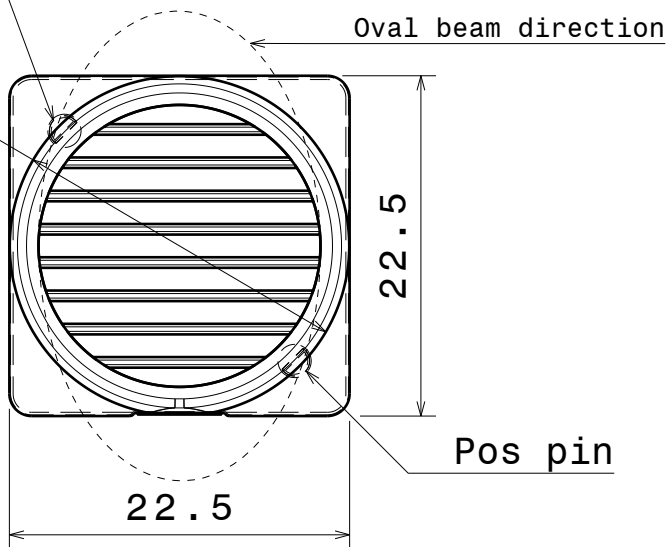

D

C

B

A

4

Bottom view

4

3

Front view

3

2

Top view

Pos pin

 $\varnothing 22.4$ 

Oval beam direction

2

INDEX	DESCRIPTION	MATERIAL	COLOUR
1	VERONICA-SQ	PMMA / PU 2-sided adhesive foam tape	

Tolerances if not otherwise shown  
According to DIN ISO 2768-1  
Linear measures:  
Up to 30mm class M, otherwise class C.  
According to DIN ISO 2768-2  
Form and position: class L

SIZE PART NUMBER

A4

SCALE 1:1 WEIGHT

SHEET 1/1

D

A

1