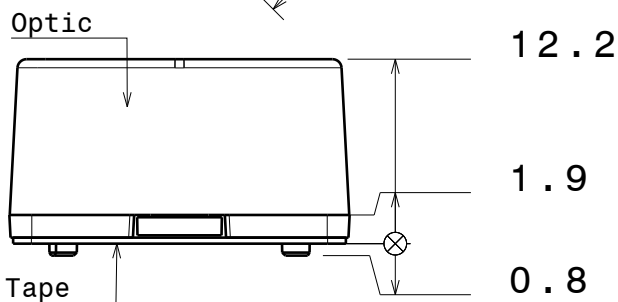

D

C

B

A

4

Bottom view

4

3

Front view

3

2

Top view

Pos pin

 $\varnothing 22.4$ 

Oval beam direction

2

INDEX	DESCRIPTION	MATERIAL	COLOUR
1	VERONICA-SQ	PMMA / PU 2-sided adhesive foam tape	

Tolerances if not otherwise shown  
According to DIN ISO 2768-1  
Linear measures:  
Up to 30mm class M, otherwise class C.  
According to DIN ISO 2768-2  
Form and position: class L

SIZE PART NUMBER

A4

SCALE 1:1 WEIGHT

SHEET 1/1

D

A

1