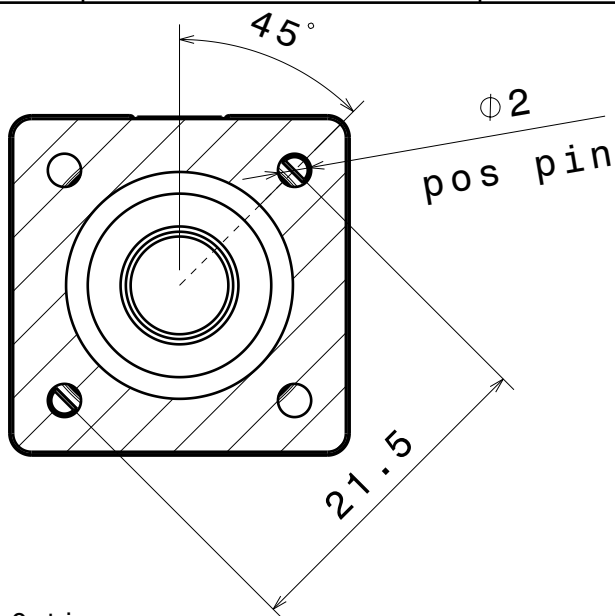

D

C

B

A

4

Bottom view

4

3

Front view

3

2

Top view

Pos pin

 $\varnothing 22.4$ 

Oval beam direction

2

INDEX	DESCRIPTION	MATERIAL	COLOUR
1	VERONICA-SQ	PMMA / PU 2-sided adhesive foam tape	

Tolerances if not otherwise shown  
According to DIN ISO 2768-1  
Linear measures:  
Up to 30mm class M, otherwise class C.  
According to DIN ISO 2768-2  
Form and position: class L

SIZE PART NUMBER

A4

SCALE 1:1 WEIGHT

SHEET 1/1

D

A

1