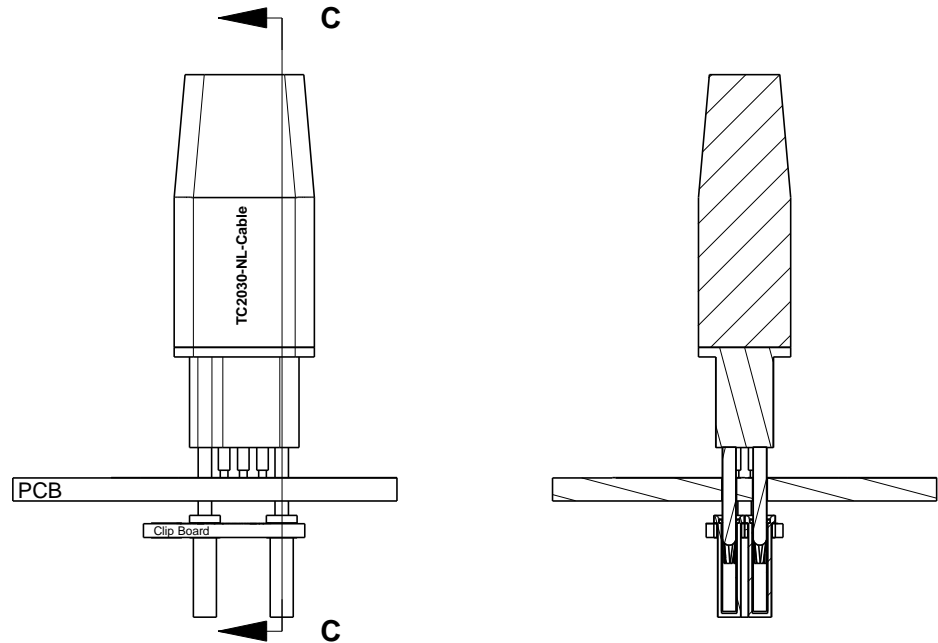

TC20X0-NL CLIP BOARD

ZONE	A	TC2030-NL CLIP BOARD	9/16/11	MS
------	---	----------------------	---------	----

SIZE A	FSCM NO.	DWG NO. TC2030-NL CLIP BOARD	REV B
SCALE	www.TAG-CONNECT.com	SHEET 1 OF 1	