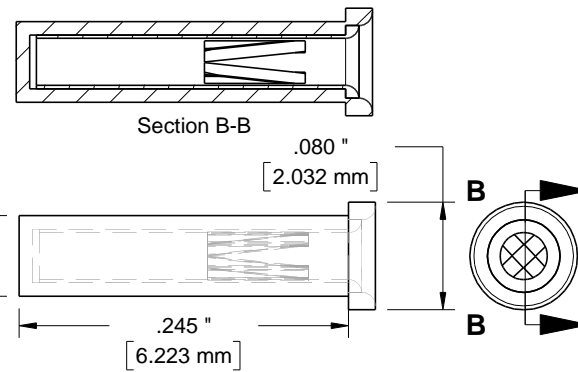

TC20X0-NL CLIP BOARD

ZONE	A	TC2030-NL CLIP BOARD	9/16/11	MS
------	---	----------------------	---------	----

SIZE A	FSCM NO.	DWG NO. TC2030-NL CLIP BOARD	REV B
SCALE	www.TAG-CONNECT.com	SHEET 1 OF 1	