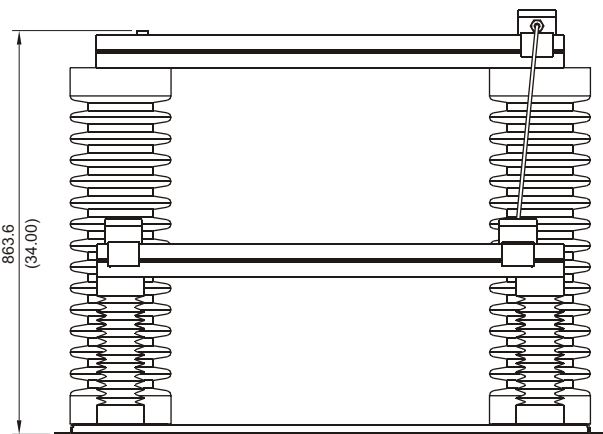

TOP

RATINGS:

MAXIMUM VOLTAGE . 44,000 Vac
 MAXIMUM CURRENT . 220 mA
 RESISTANCE 200 kΩ
 THERMAL 1 MINUTE ON
 120 MINUTES OFF

FRONT

RIGHT SIDE

NOTES:

1. DIMENSIONS IN MILLIMETRES (INCHES).
2. TERMINAL-BLOCK SCREWS: 6-32 x 0.25.
3. MOUNTING SCREWS: M6 OR 0.25-20.
4. USE LIQUID-TIGHT GLAND FOR TERMINAL-BLOCK-ENCLOSURE CABLE ENTRY.

ER-72KV SENSING RESISTOR