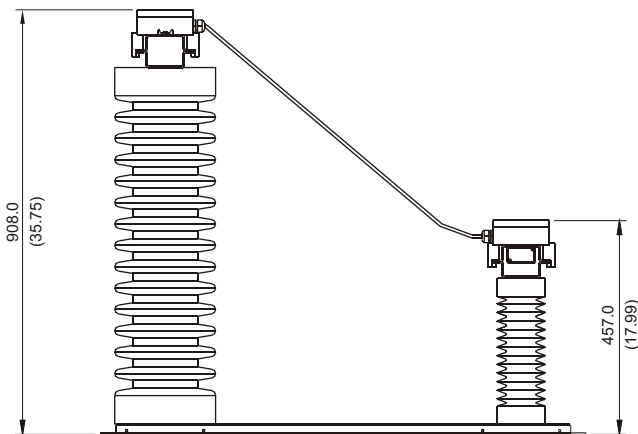

TOP

RATINGS:

MAXIMUM VOLTAGE . 44,000 Vac
 MAXIMUM CURRENT . 220 mA
 RESISTANCE 200 kΩ
 THERMAL 1 MINUTE ON
 120 MINUTES OFF

FRONT

RIGHT SIDE

NOTES:

1. DIMENSIONS IN MILLIMETRES (INCHES).
2. TERMINAL-BLOCK SCREWS: 6-32 x 0.25.
3. MOUNTING SCREWS: M6 OR 0.25-20.
4. USE LIQUID-TIGHT GLAND FOR TERMINAL-BLOCK-ENCLOSURE CABLE ENTRY.

ER-72KV SENSING RESISTOR