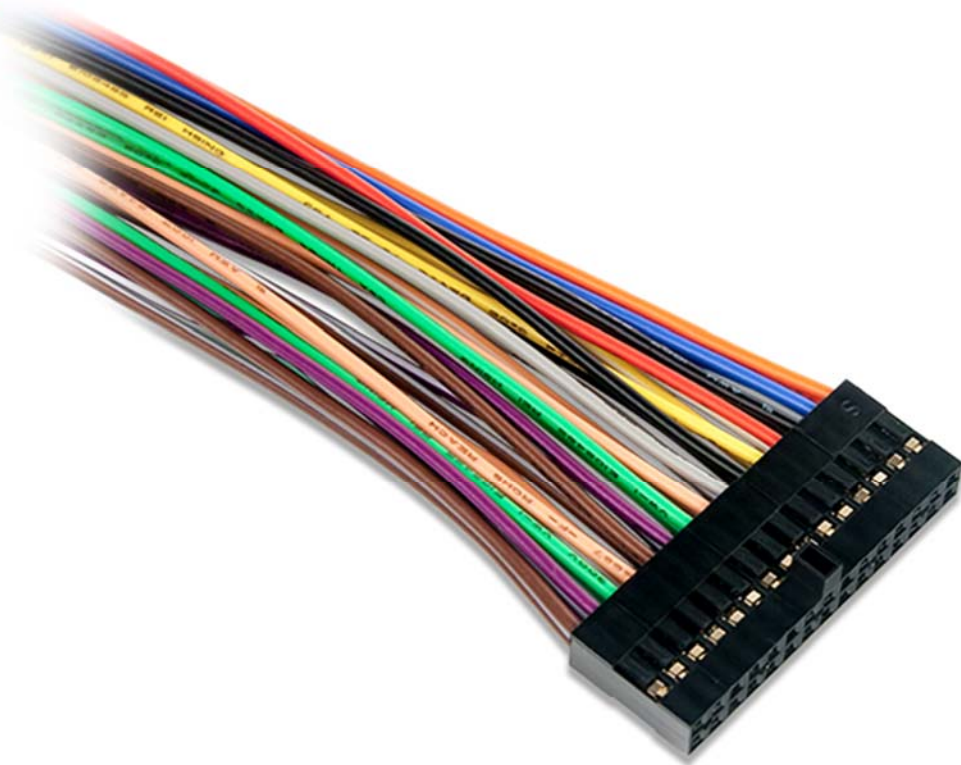

Analog Discovery 2x15 Ribbon Cable

SKU:
310-100

This cable is a handy accompaniment to your Analog Discovery or Analog Discovery 2. This ribbon cable allows you to extend all 30 pins on the 2x15 pin male connector to a 2x15 pin female connector. The ribbon cable allows the pins of the 2x15 female connector on the Analog Discovery 2 to be connected directly to the Basys MX3 for easy signal investigation.

Features:

- Allows you to extend the Analog Discovery signals to a female header
- 2x15 keyed female connector with all 30 color-coded signal wires connected to a second 2x15 female connector
- The cable is 7 3/4" (19.68 cm) long

<https://store.digilentinc.com/analog-discovery-2x15-ribbon-cable/> 6-13-18