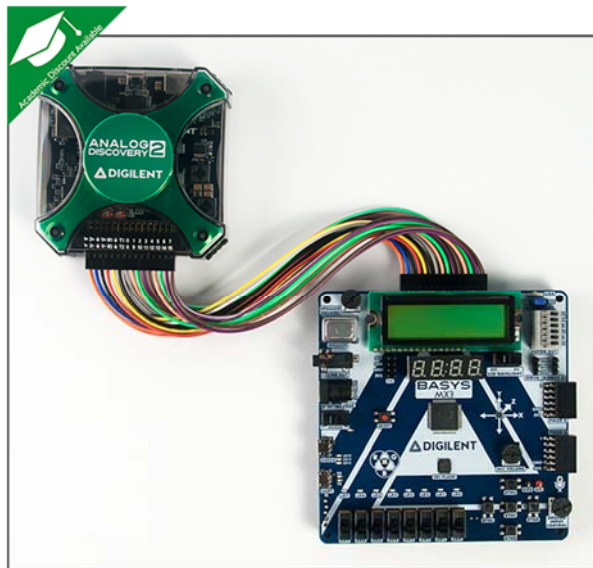

Analog Discovery 2x15 Ribbon Cable

SKU:
310-100

This cable is a handy accompaniment to your Analog Discovery or Analog Discovery 2. This ribbon cable allows you to extend all 30 pins on the 2x15 pin male connector to a 2x15 pin female connector. The ribbon cable allows the pins of the 2x15 female connector on the Analog Discovery 2 to be connected directly to the Basys MX3 for easy signal investigation.

Features:

- Allows you to extend the Analog Discovery signals to a female header
- 2x15 keyed female connector with all 30 color-coded signal wires connected to a second 2x15 female connector
- The cable is 7 3/4" (19.68 cm) long

<https://store.digilentinc.com/analog-discovery-2x15-ribbon-cable/> 6-13-18