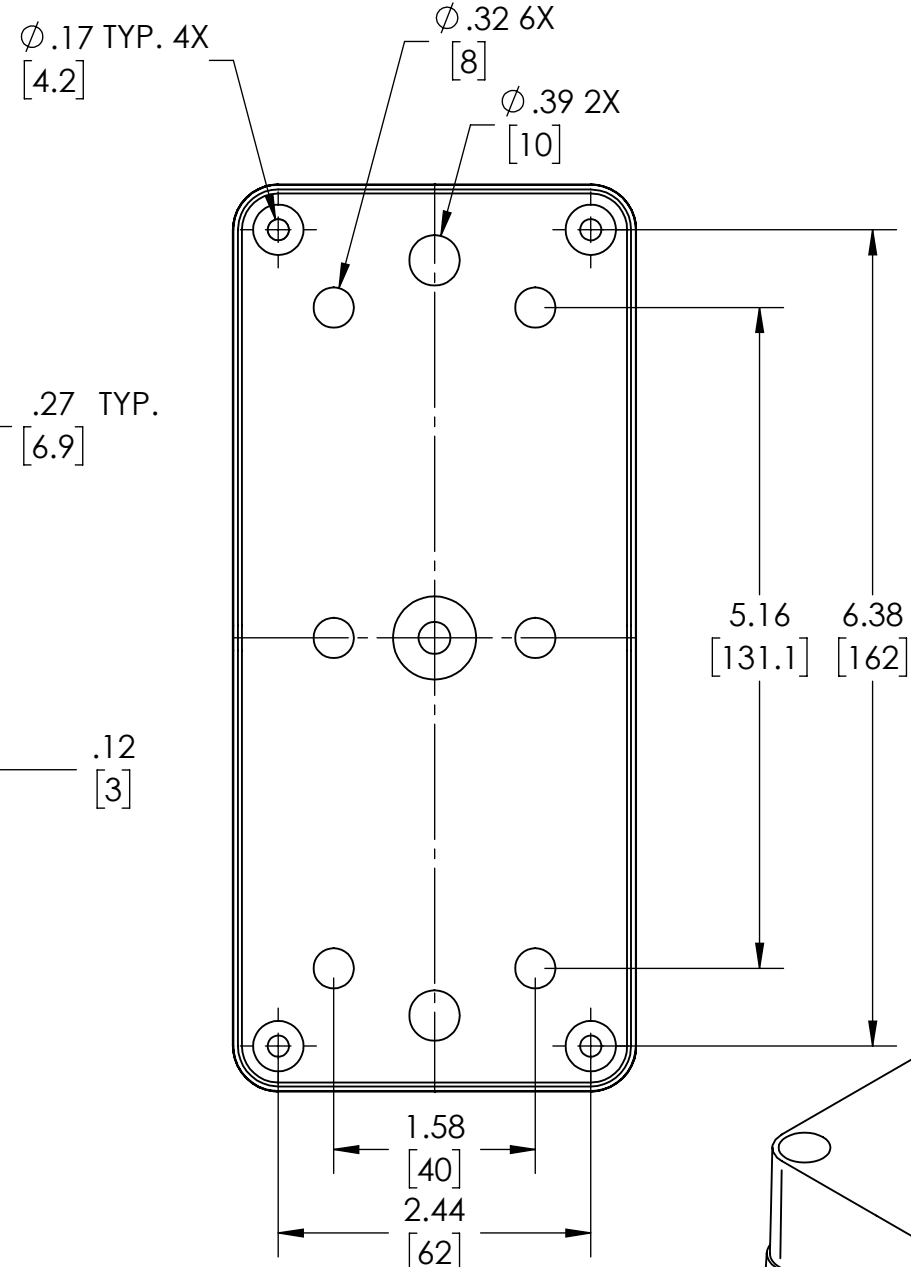

PART NAME

NEMA 4X PLASTIC BOX (PTS SERIES)

PART No.

PTS-25323 & PTS-25323-C

REVISION DATE

4-22-16

DRAWING FOR REFERENCE
WE RESERVE THE RIGHT TO MAKE CHANGES TO OUR STANDARD PRODUCTS. PLEASE CONSULT WITH BUD INDUSTRIES PRIOR TO USING THIS DRAWING FOR DESIGN PURPOSE.

COVER NOT SHOWN

SECTION A-A

NOTES:

1- MATERIAL: BODY - POLYCARBONATE WITH 10% FIBERGLASS
COVER - POLYCARBONATE

2- COLOR: NO SUFFIX - GRAY BODY & GRAY COVER
(-C) SUFFIX - GRAY BODY & CLEAR COVER

3- COVER ATTACHES WITH NON-METALLIC CAPTIVE SCREWS
2.0 [52] LENGTH (ITEMS NOT SHOWN)
GASKET IS INSTALLED IN COVER

4- SUPPLIED WITH TWO M4 x 8mm LG. PAN HEAD SCREWS
(ITEMS NOT SHOWN)

5- DIMENSIONS ARE INCH [MM]

OPTIONAL ACCESSORIES:

- STEEL INTERNAL PANEL #PTX-25323
- PLASTIC INTERNAL PANEL #PTX-25323-P
- STEEL EXTERNAL BRACKET #NBX-10922
- PLASTIC EXTERNAL BRACKET #PIX-4117