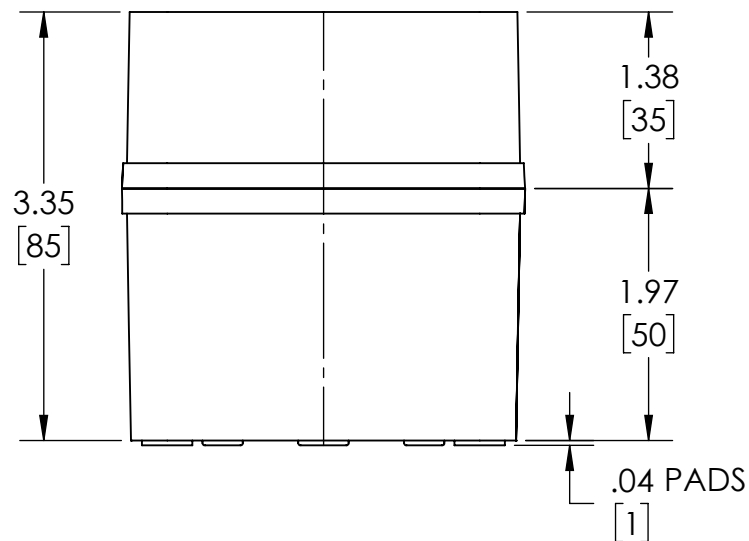

PART NAME

NEMA 4X PLASTIC BOX (PTS SERIES)

PART No.

PTS-25323 & PTS-25323-C

REVISION DATE

4-22-16

DRAWING FOR REFERENCE
WE RESERVE THE RIGHT TO MAKE CHANGES TO OUR STANDARD PRODUCTS. PLEASE CONSULT WITH BUD INDUSTRIES PRIOR TO USING THIS DRAWING FOR DESIGN PURPOSE.

COVER NOT SHOWN

SECTION A-A

NOTES:

1- MATERIAL: BODY - POLYCARBONATE WITH 10% FIBERGLASS
COVER - POLYCARBONATE

2- COLOR: NO SUFFIX - GRAY BODY & GRAY COVER
(-C) SUFFIX - GRAY BODY & CLEAR COVER

3- COVER ATTACHES WITH NON-METALLIC CAPTIVE SCREWS
2.0 [52] LENGTH (ITEMS NOT SHOWN)
GASKET IS INSTALLED IN COVER

4- SUPPLIED WITH TWO M4 x 8mm LG. PAN HEAD SCREWS
(ITEMS NOT SHOWN)

5- DIMENSIONS ARE INCH [MM]

OPTIONAL ACCESSORIES:

- STEEL INTERNAL PANEL #PTX-25323
- PLASTIC INTERNAL PANEL #PTX-25323-P
- STEEL EXTERNAL BRACKET #NBX-10922
- PLASTIC EXTERNAL BRACKET #PIX-4117