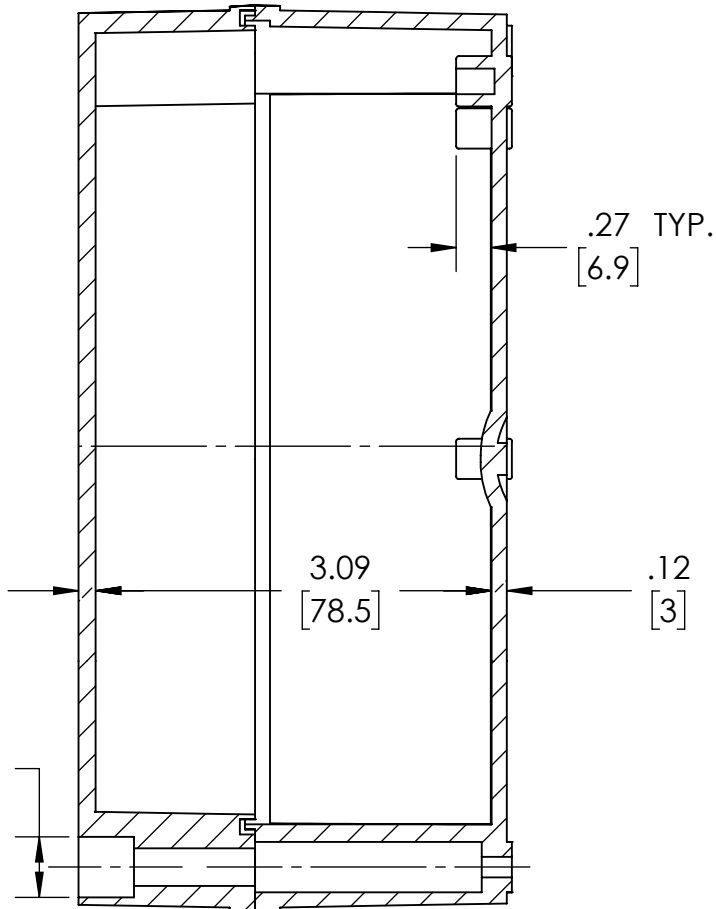

PART NAME

NEMA 4X PLASTIC BOX (PTS SERIES)

PART No.

PTS-25323 & PTS-25323-C

REVISION DATE

4-22-16

DRAWING FOR REFERENCE
WE RESERVE THE RIGHT TO MAKE CHANGES TO OUR STANDARD PRODUCTS. PLEASE CONSULT WITH BUD INDUSTRIES PRIOR TO USING THIS DRAWING FOR DESIGN PURPOSE.

COVER NOT SHOWN

SECTION A-A

NOTES:

1- MATERIAL: BODY - POLYCARBONATE WITH 10% FIBERGLASS
COVER - POLYCARBONATE

2- COLOR: NO SUFFIX - GRAY BODY & GRAY COVER
(-C) SUFFIX - GRAY BODY & CLEAR COVER

3- COVER ATTACHES WITH NON-METALLIC CAPTIVE SCREWS
2.0 [52] LENGTH (ITEMS NOT SHOWN)
GASKET IS INSTALLED IN COVER

4- SUPPLIED WITH TWO M4 x 8mm LG. PAN HEAD SCREWS
(ITEMS NOT SHOWN)

5- DIMENSIONS ARE INCH [MM]

OPTIONAL ACCESSORIES:

- STEEL INTERNAL PANEL #PTX-25323
- PLASTIC INTERNAL PANEL #PTX-25323-P
- STEEL EXTERNAL BRACKET #NBX-10922
- PLASTIC EXTERNAL BRACKET #PIX-4117