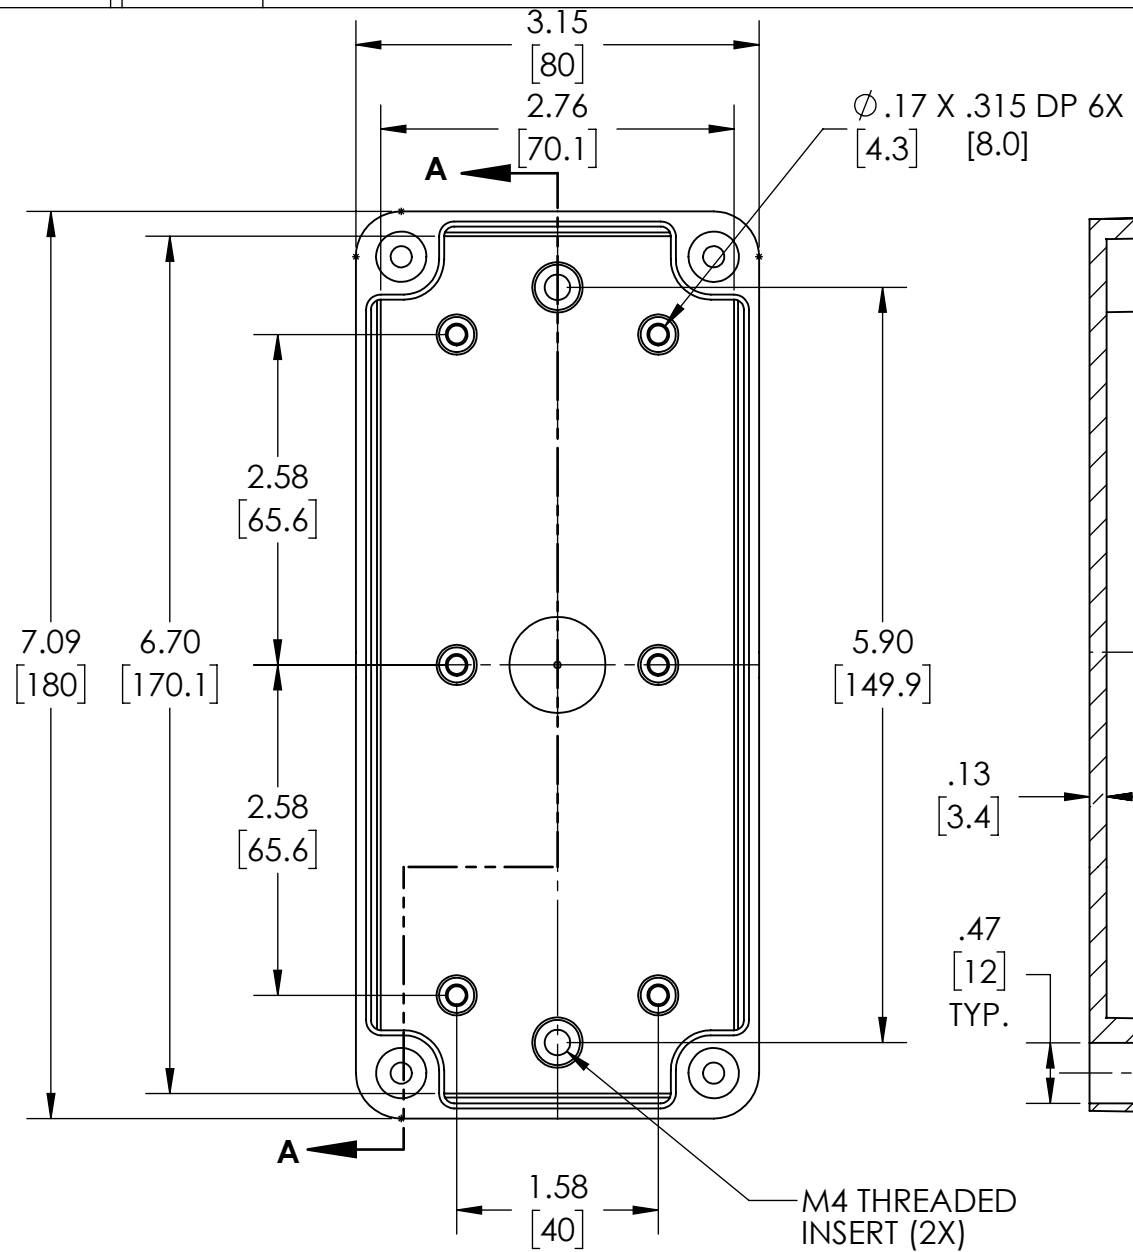

PART NAME

NEMA 4X PLASTIC BOX (PTS SERIES)

PART No.

PTS-25323 & PTS-25323-C

REVISION DATE

4-22-16

DRAWING FOR REFERENCE
WE RESERVE THE RIGHT TO MAKE CHANGES TO OUR STANDARD PRODUCTS. PLEASE CONSULT WITH BUD INDUSTRIES PRIOR TO USING THIS DRAWING FOR DESIGN PURPOSE.

COVER NOT SHOWN

SECTION A-A

NOTES:

1- MATERIAL: BODY - POLYCARBONATE WITH 10% FIBERGLASS
COVER - POLYCARBONATE

2- COLOR: NO SUFFIX - GRAY BODY & GRAY COVER
(-C) SUFFIX - GRAY BODY & CLEAR COVER

3- COVER ATTACHES WITH NON-METALLIC CAPTIVE SCREWS
2.0 [52] LENGTH (ITEMS NOT SHOWN)
GASKET IS INSTALLED IN COVER

4- SUPPLIED WITH TWO M4 x 8mm LG. PAN HEAD SCREWS
(ITEMS NOT SHOWN)

5- DIMENSIONS ARE INCH [MM]

OPTIONAL ACCESSORIES:

- STEEL INTERNAL PANEL #PTX-25323
- PLASTIC INTERNAL PANEL #PTX-25323-P
- STEEL EXTERNAL BRACKET #NBX-10922
- PLASTIC EXTERNAL BRACKET #PIX-4117