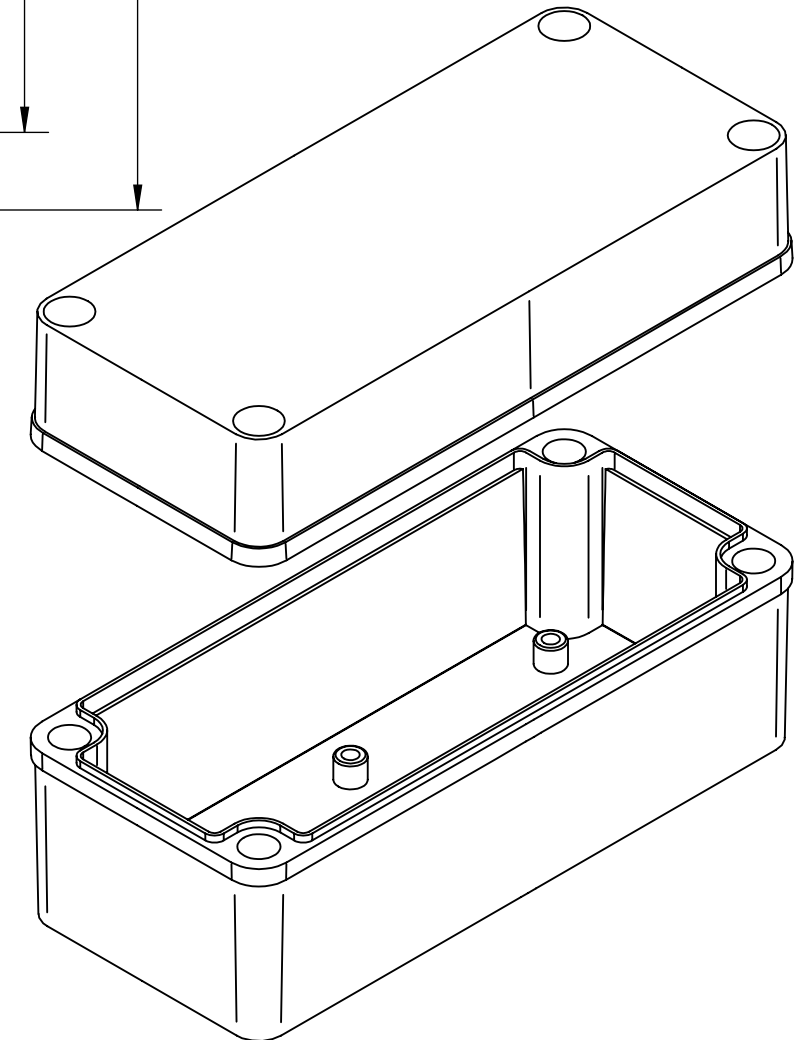

PART NAME

NEMA 4X PLASTIC BOX (PTS SERIES)

PART No.

PTS-25323 & PTS-25323-C

REVISION DATE

4-22-16

DRAWING FOR REFERENCE
WE RESERVE THE RIGHT TO MAKE CHANGES TO OUR STANDARD PRODUCTS. PLEASE CONSULT WITH BUD INDUSTRIES PRIOR TO USING THIS DRAWING FOR DESIGN PURPOSE.

COVER NOT SHOWN

SECTION A-A

NOTES:

1- MATERIAL: BODY - POLYCARBONATE WITH 10% FIBERGLASS
COVER - POLYCARBONATE

2- COLOR: NO SUFFIX - GRAY BODY & GRAY COVER
(-C) SUFFIX - GRAY BODY & CLEAR COVER

3- COVER ATTACHES WITH NON-METALLIC CAPTIVE SCREWS
2.0 [52] LENGTH (ITEMS NOT SHOWN)
GASKET IS INSTALLED IN COVER

4- SUPPLIED WITH TWO M4 x 8mm LG. PAN HEAD SCREWS
(ITEMS NOT SHOWN)

5- DIMENSIONS ARE INCH [MM]

OPTIONAL ACCESSORIES:

- STEEL INTERNAL PANEL #PTX-25323
- PLASTIC INTERNAL PANEL #PTX-25323-P
- STEEL EXTERNAL BRACKET #NBX-10922
- PLASTIC EXTERNAL BRACKET #PIX-4117