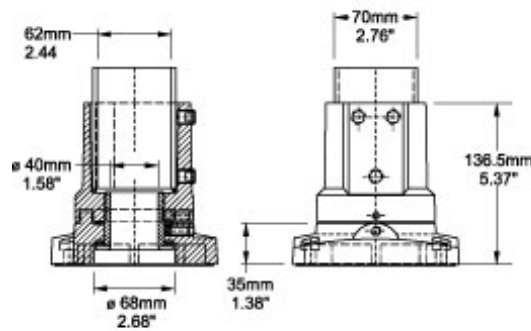

Tara Plus Rotating Base 70 *TPSSRB70 Series*

- For use with 70 mm tube.
- Compatible with all vertical and horizontal configurations.
- Compatible with tube up or tube down configurations.
- Die-cast Aluminum G Al Si 12.
- Rotates 300°.
- Integrated movement stop.
- Service free bearings.

Hole Pattern

Front Section

End View

TopView

Part No. **R149-005-001**

Data subject to change without notice