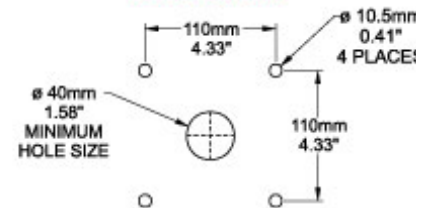

Tara Plus Rotating Base 70 *TPSSRB70 Series*

- For use with 70 mm tube.
- Compatible with all vertical and horizontal configurations.
- Compatible with tube up or tube down configurations.
- Die-cast Aluminum G Al Si 12.
- Rotates 300°.
- Integrated movement stop.
- Service free bearings.

Hole Pattern

Front Section

End View

TopView

Part No. **R149-005-001**

Data subject to change without notice