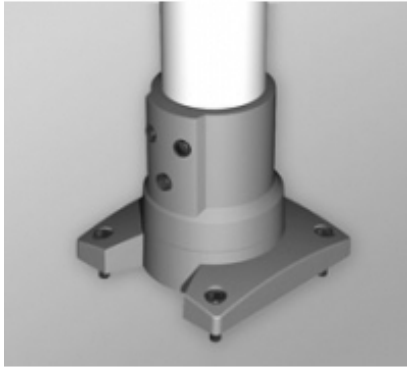

Tara Plus Rotating Base 70 *TPSSRB70 Series*

- For use with 70 mm tube.
- Compatible with all vertical and horizontal configurations.
- Compatible with tube up or tube down configurations.
- Die-cast Aluminum G Al Si 12.
- Rotates 300°.
- Integrated movement stop.
- Service free bearings.

Hole Pattern

Front Section

End View

TopView

Part No. **R149-005-001**

Data subject to change without notice