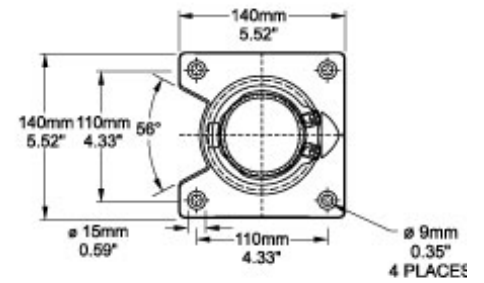

Tara Plus Rotating Base 70 *TPSSRB70 Series*

- For use with 70 mm tube.
- Compatible with all vertical and horizontal configurations.
- Compatible with tube up or tube down configurations.
- Die-cast Aluminum G Al Si 12.
- Rotates 300°.
- Integrated movement stop.
- Service free bearings.

Hole Pattern

Front Section

End View

TopView

Part No. **R149-005-001**

Data subject to change without notice