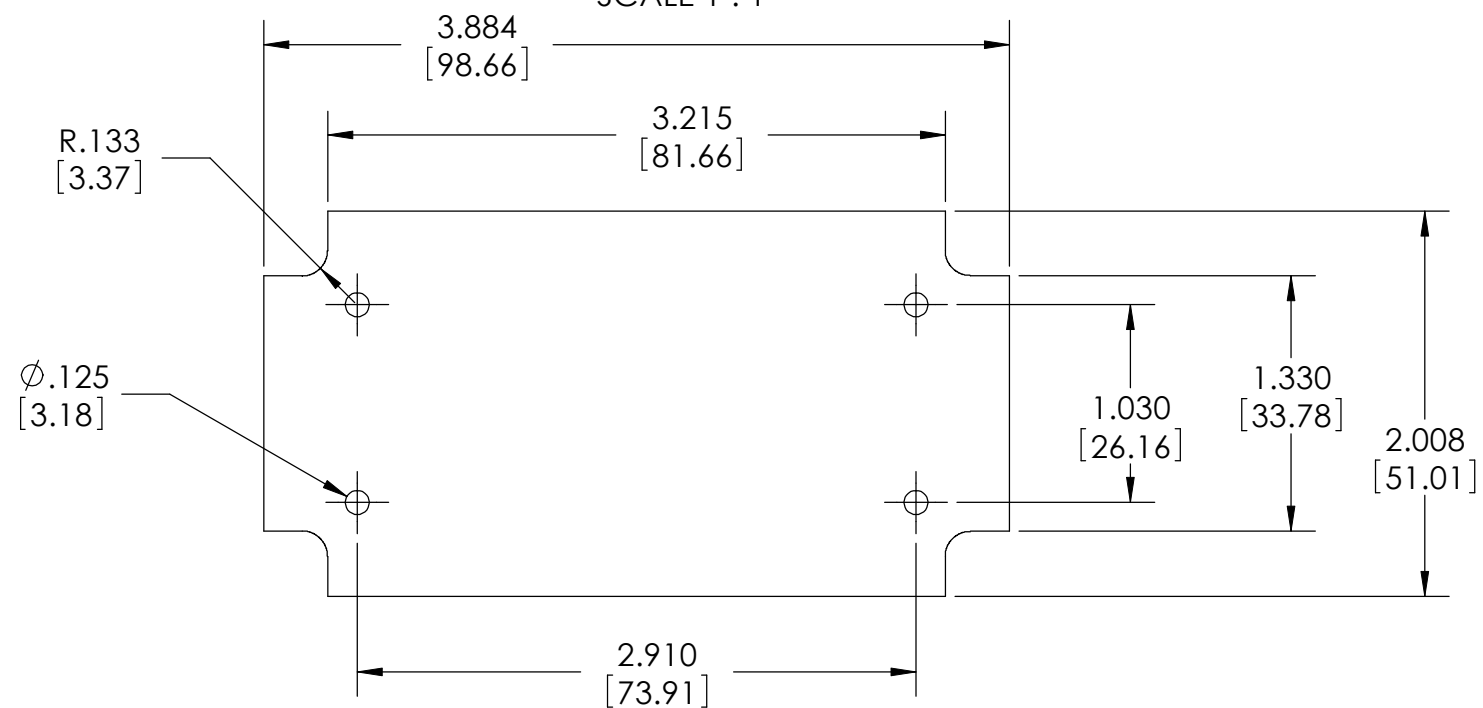

PART NAME

PLASTIBOX - STYLE M

PART No.

PT-11853-PMB

REVISION DATE

3-30-09

SECTION E-E
SCALE 1 : 1

RECOMMENDED PC BOARD
NOT FURNISHED

(4) SCREWS
FURNISHED

MATERIAL:
ABS, BLACK, UL94V0
MAR RESISTANT TEXTURED SURFACE