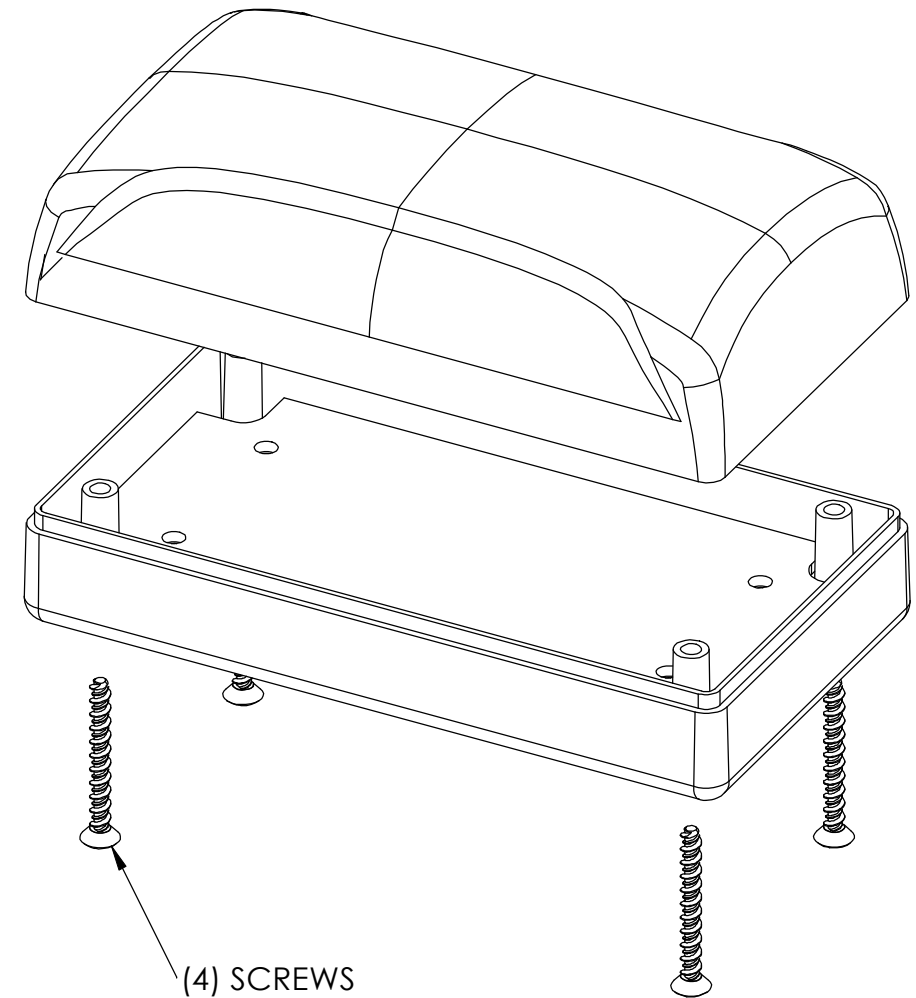

PART NAME

PLASTIBOX - STYLE M

PART No.

PT-11853-PMB

REVISION DATE

3-30-09

SECTION E-E
SCALE 1 : 1

RECOMMENDED PC BOARD
NOT FURNISHED

(4) SCREWS
FURNISHED

MATERIAL:
ABS, BLACK, UL94V0
MAR RESISTANT TEXTURED SURFACE