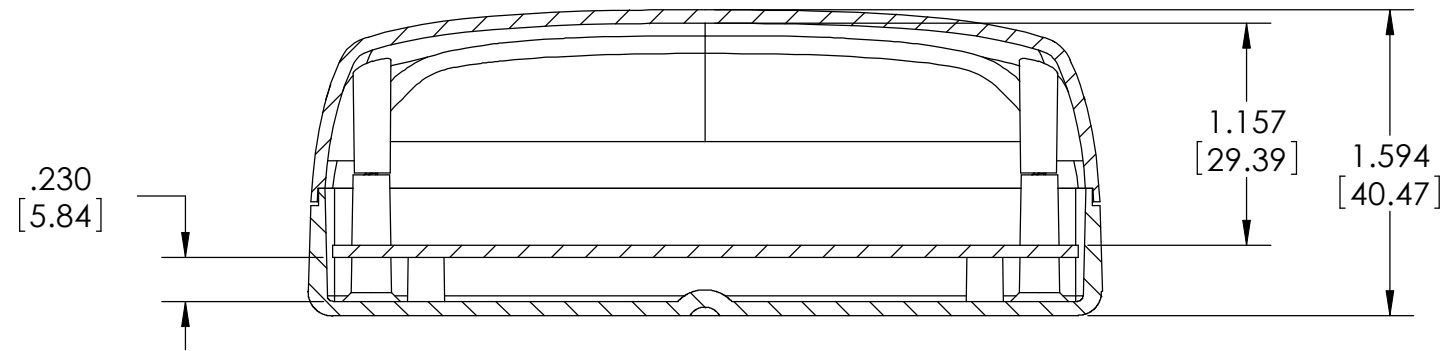

PART NAME

PLASTIBOX - STYLE M

PART No.

PT-11853-PMB

REVISION DATE

3-30-09

SECTION E-E
SCALE 1 : 1

RECOMMENDED PC BOARD
NOT FURNISHED