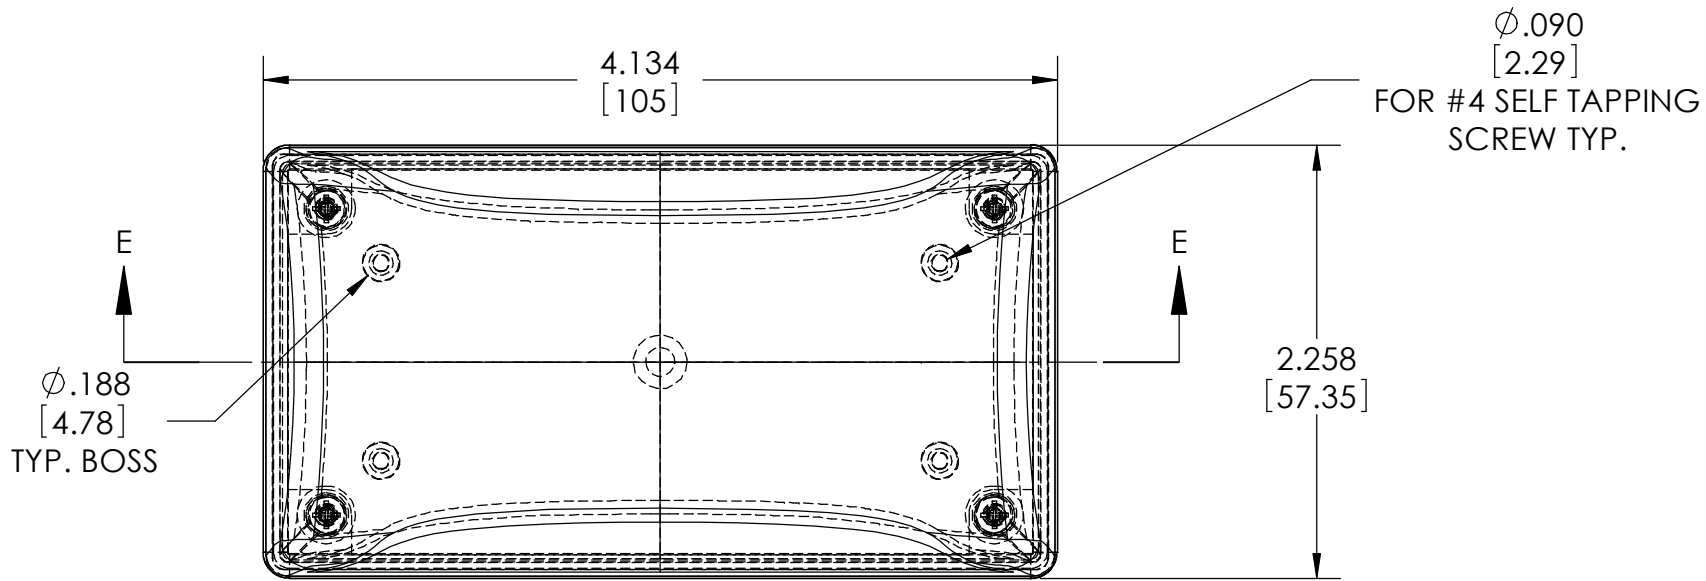

PART NAME

PLASTIBOX - STYLE M

PART No.

PT-11853-PMB

REVISION DATE

3-30-09

SECTION E-E
SCALE 1 : 1

RECOMMENDED PC BOARD
NOT FURNISHED

(4) SCREWS
FURNISHED

MATERIAL:
ABS, BLACK, UL94V0
MAR RESISTANT TEXTURED SURFACE