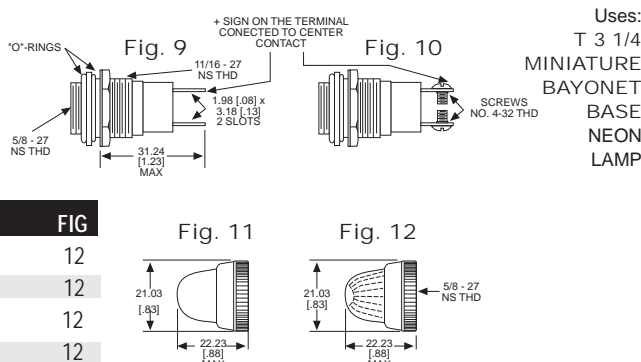

Uses:
T 3 1/4
MINIATURE
BAYONET
BASE
NEON
LAMP

103 SERIES FOR 1" MOUNTING HOLE • OILTIGHT*

BASE PART NO.	VOLTAGE	LAMP NO.	FIG
103-3114-05-103	105-125	521-9051 (B7A)	13
103-3114-05-103	210-250	521-9055 (F4A)	13

CAP PART NO.	COLOR	FIG	CAP PART NO.	COLOR	FIG
103-1231-403	RED	14	103-1235-403	WHITE	14
103-1233-403	AMBER	14	103-1237-403	CLEAR	14

Material & Finish: Base - Nickel Plated Brass, Cap - Polycarbonate with Chrome Plated Brass Bezel

Green & Blue Lens Caps Not Available For Neon Indicators

Neon and incandescent lamp information on Pages 35 and 36

* See Page 14 for Oiltight information

Dimensions in mm [inches]