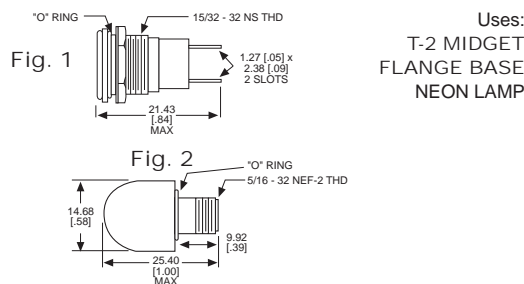

## 181 SERIES FOR 15/32" MOUNTING HOLE • WATERTIGHT

BASE PART NO.	VOLTAGE	LAMP NO.	FIG
181-8836-09-553	105-125 AC-DC	521-9047 (C7A)	1
181-8864-09-513	110-125 AC	521-9048 (C9A)	1

CAP PART NO.	COLOR	FIG	CAP PART NO.	COLOR	FIG
181-0931-003	RED	2	181-0935-003	WHITE	2
181-0933-003	AMBER	2	181-0937-003	CLEAR	2

Material & Finish: Base - Black Anodized Aluminum, Cap - High Impact Plastic

Uses:  
T-2 MIDGET  
FLANGE BASE  
NEON LAMP

Material & Finish: Base - Chrome Plated Brass, Cap - Polycarbonate - 081 has Chrome Plated Bezel

Uses:  
T 3 1/4  
MINIATURE  
BAYONET  
BASE  
NEON  
LAMP

\* See Page 14 for Oiltight information

Dimensions in mm [inches]

Uses:  
T 4 1/2  
CANDELABRA  
SCREW BASE  
NEON LAMP