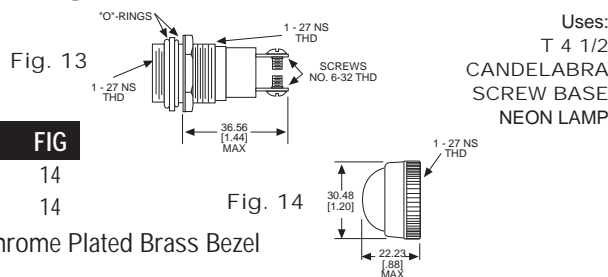

Material & Finish: Base - Nickel Plated Brass, Cap - Polycarbonate with Chrome Plated Brass Bezel

Uses:  
T 3 1/4  
MINIATURE  
BAYONET  
BASE  
NEON  
LAMP

## 103 SERIES FOR 1" MOUNTING HOLE • OILTIGHT\*

BASE PART NO.	VOLTAGE	LAMP NO.	FIG
103-3114-05-103	105-125	521-9051 (B7A)	13
103-3114-05-103	210-250	521-9055 (F4A)	13

CAP PART NO.	COLOR	FIG	CAP PART NO.	COLOR	FIG
103-1231-403	RED	14	103-1235-403	WHITE	14
103-1233-403	AMBER	14	103-1237-403	CLEAR	14

\* See Page 14 for Oiltight information

Dimensions in mm [inches]

Uses:  
T 4 1/2  
CANDELABRA  
SCREW BASE  
NEON LAMP