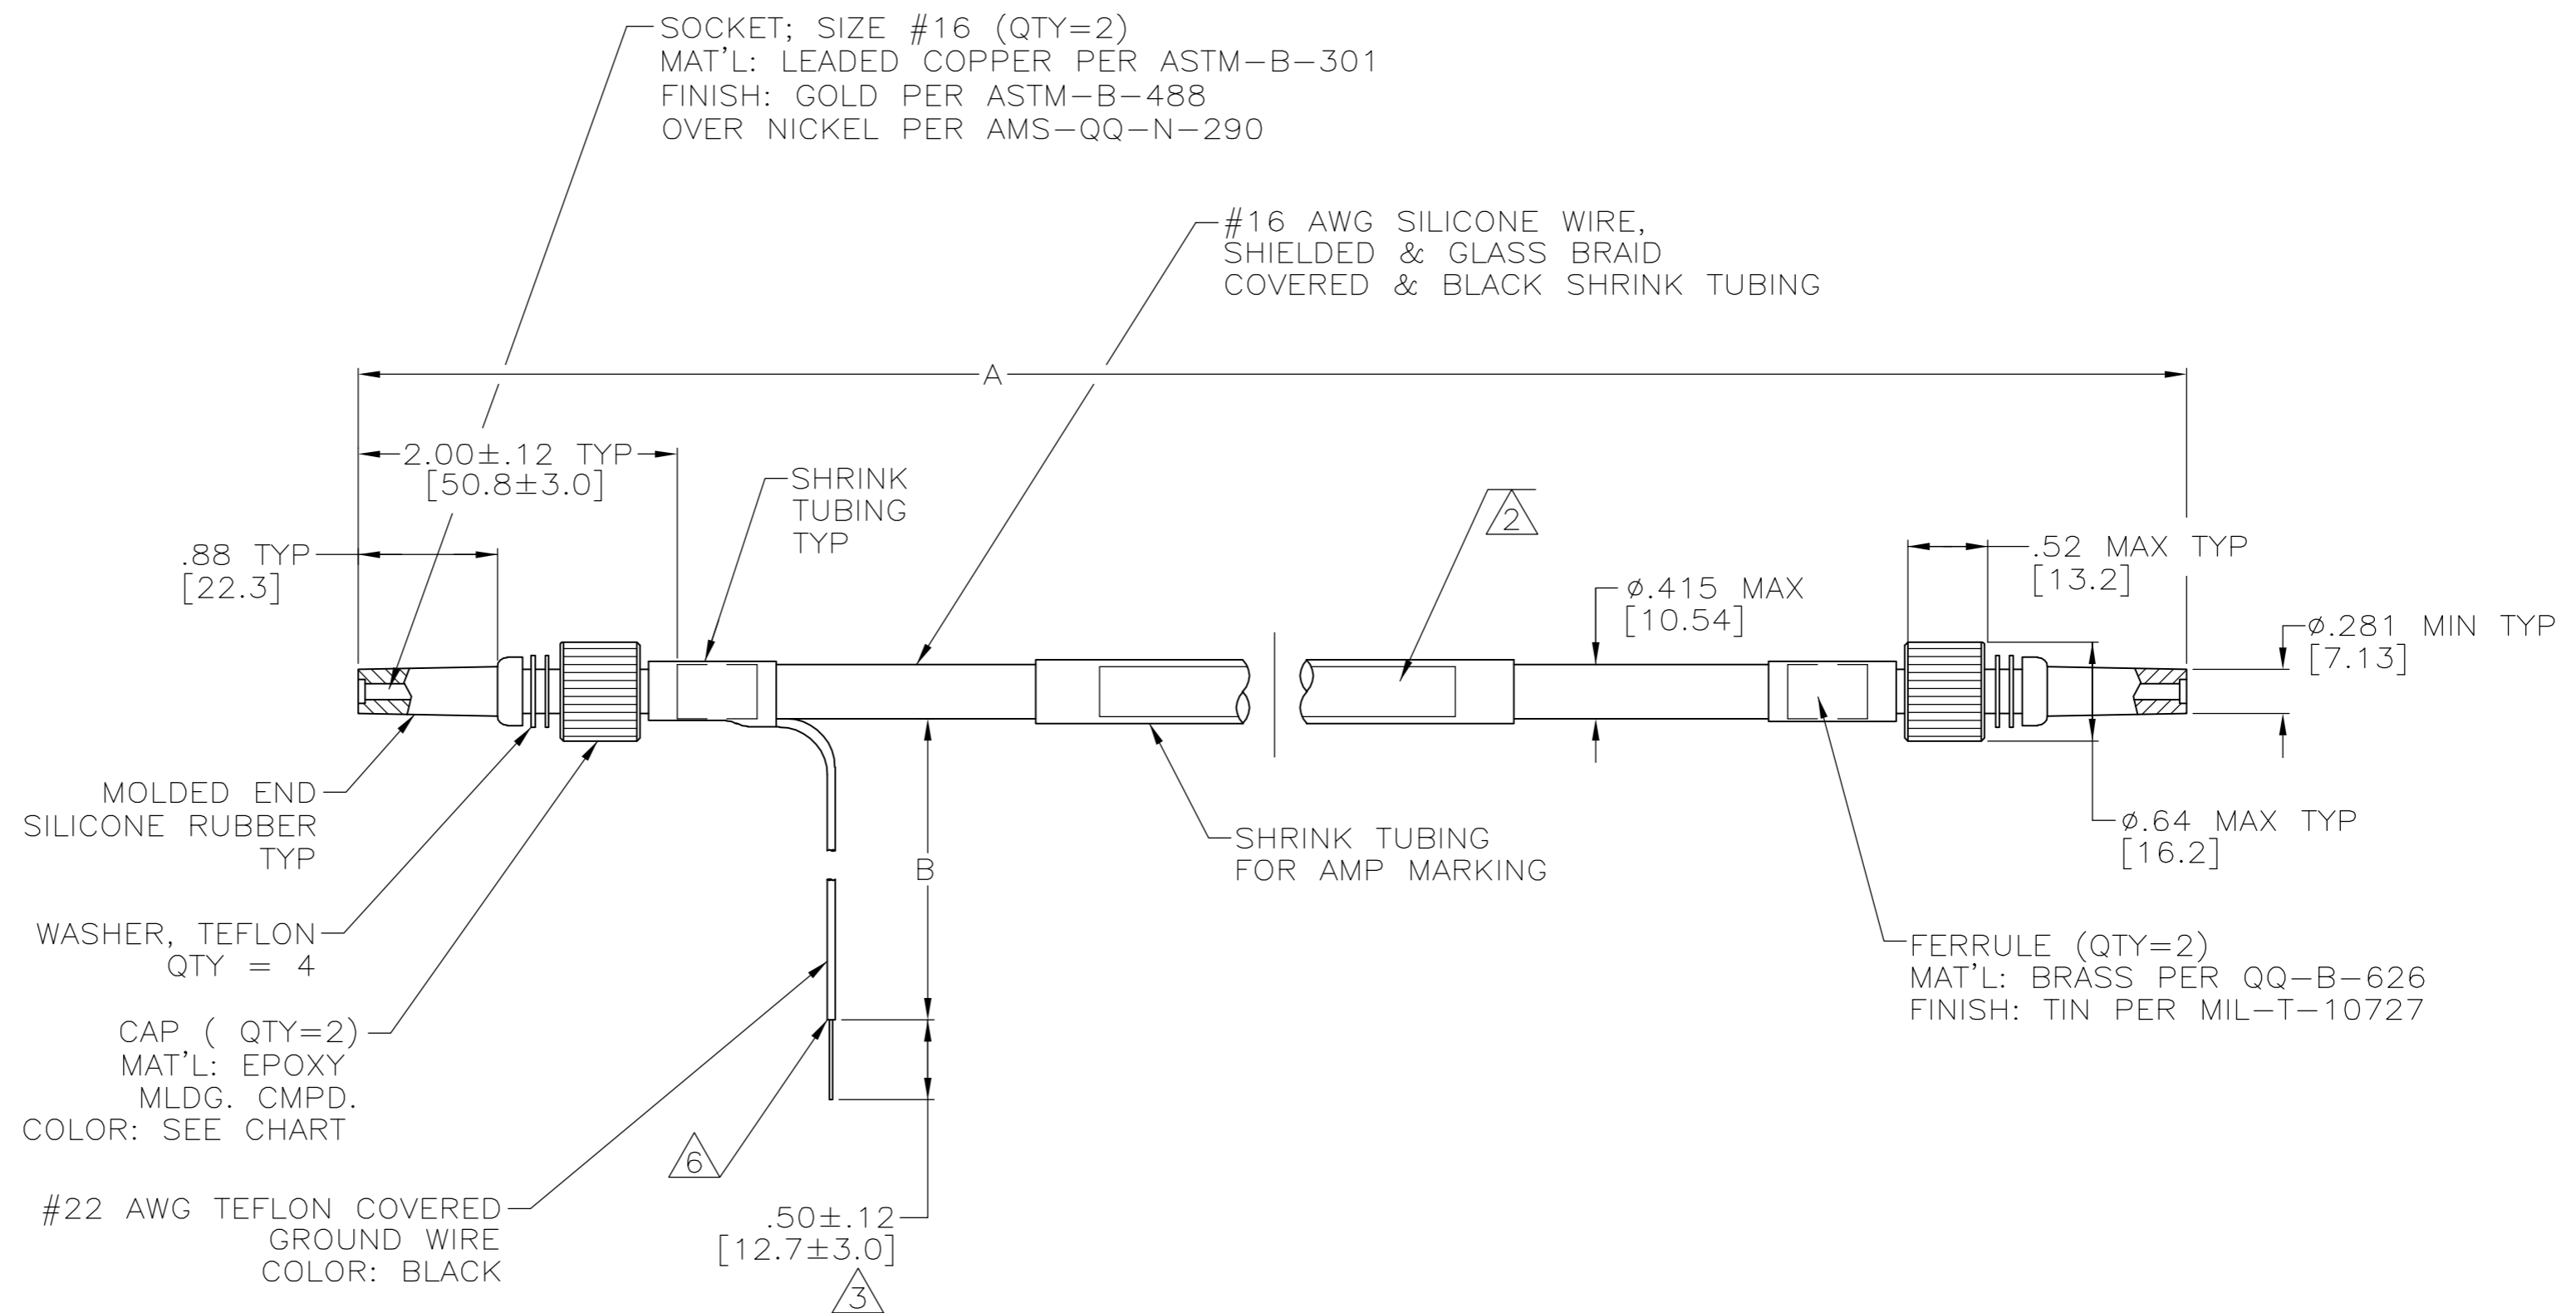

THIS DRAWING IS UNPUBLISHED.		RELEASED FOR PUBLICATION		- .N/A .	
COPYRIGHT N/A BY TYCO ELECTRONICS CORPORATION.		ALL RIGHTS RESERVED.			
PART NO.	A $\triangle 1$	B $\triangle 1$	CAP COLOR	REMARKS	
447391-1	19.00 [482.6]	6.00 [152.4]	GREEN	$\triangle 3$	
447391-2	27.00 [685.8]	6.00 [152.4]	GREEN	$\triangle 3$	
447391-3	35.00 [889.0]	6.00 [152.4]	GREEN	$\triangle 3$	
447391-4	42.00 [1066.8]	6.00 [152.4]	GREEN	$\triangle 3$	
447391-5	51.00 [1295.4]	6.00 [152.4]	GREEN	$\triangle 3$	
447391-6	59.00 [1498.6]	6.00 [152.4]	GREEN	$\triangle 3$	
447391-7	67.00 [1701.8]	6.00 [152.4]	GREEN	$\triangle 3$	
5-447391-1	19.00 [482.6]	6.00 [152.4]	GREEN	$\triangle 6$	
5-447391-2	27.00 [685.8]	6.00 [152.4]	GREEN	$\triangle 6$	
5-447391-3	35.00 [889.0]	6.00 [152.4]	GREEN	$\triangle 6$	
5-447391-4	42.00 [1066.8]	6.00 [152.4]	GREEN	$\triangle 6$	
5-447391-5	51.00 [1295.4]	6.00 [152.4]	GREEN	$\triangle 6$	
5-447391-6	59.00 [1498.6]	6.00 [152.4]	GREEN	$\triangle 6$	
5-447391-7	67.00 [1701.8]	6.00 [152.4]	GREEN	$\triangle 6$	

LOC	DIST	REVISIONS					
DF	S0	P	LTR	DESCRIPTION	DATE	DWN	APVD
		F		REV PER ECO-05-002357	08-05	AA	DE

- $\triangle 1$ TOLERANCE OF LEAD LENGTH:
UP TO 24 INCHES [609.6] = ± 1.2 [± 3.0]
24 INCHES [609.6] & UP = $\pm 1\%$
- $\triangle 2$ MARKED PER MIL-STD-130.
- $\triangle 3$ PIGTAIL IS SOLDER DIPPED.
- 4. TO MATE WITH AMP LGH-1
RECEPTACLE WITH .88 [22.3] BARREL DEPTH.
- 5. OPERATING VOLTAGE: 20 KVDC AT 0 TO 70,000 FEET,
-55°C TO 125°C.
- $\triangle 6$ INSULATION CUT, BUT NOT REMOVED.