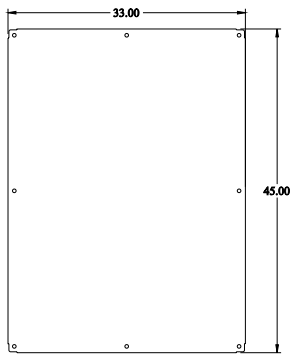

**PART No. 1447SN4K12**

for more information visit

[www.hammfg.com](http://www.hammfg.com)

Data subject to change without notice

Isometric drawing Not to Scale

**ISOMETRIC VIEW**

**TOP VIEW**

**INNER PANEL**

**BACK VIEW**

**SIDE VIEW**

**FRONT VIEW**

**SIDE VIEW**

**BOTTOM VIEW**