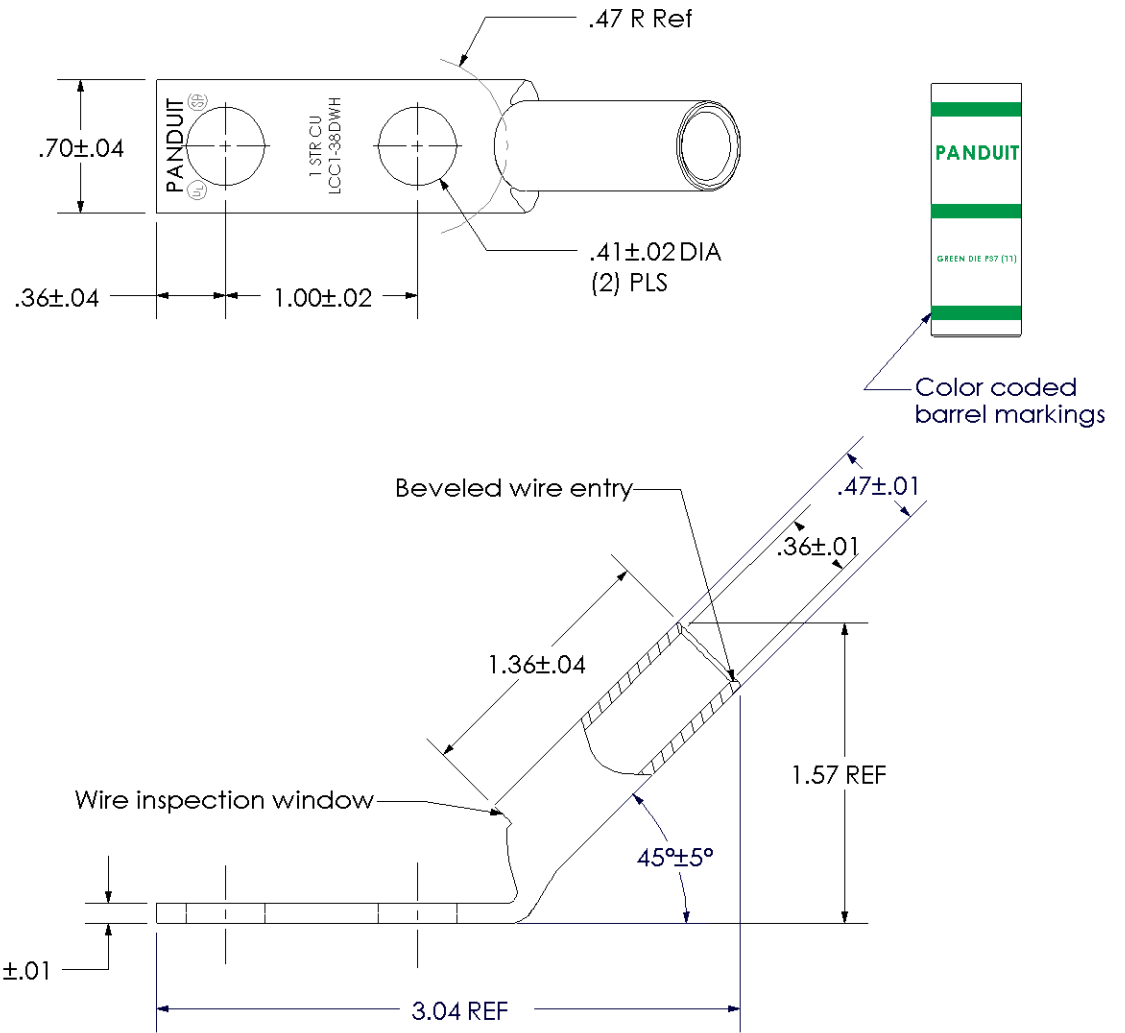

THIS COPY IS PROVIDED ON A RESTRICTED BASIS AND IS NOT TO BE USED IN ANY WAY DETRIMENTAL TO THE INTERESTS OF PANDUIT CORP.

Material	High Conductivity Seamless Copper Tube
Plating	Electro-Tin
Wire Size	1 AWG
Wire Type	Stranded Copper; Class B: Compact, Compressed or Concentric, Class C: Concentric
Wire Strip Length	1-7/16 in.
Stud Size	3/8 in.
UL Listed Wire Connector	Yes, for applications up to 35kv. Consult cable manufacturer for voltage stress relief instructions with applications greater than 2000 volts.
UL Temperature Rating	90° C
C.S.A Certified Wire Connector	Yes
Panduit Color Code on Barrel	GREEN
Panduit Die Index No. on Barrel	P37
Alternate Industry Die Index No. ( ) on Barrel	(11)

CERTIFIED

LISTED Wire Connector

**PANDUIT CORP. TINLEY PARK, ILLINOIS**

LCC1-38DWH-E  
Copper Lug - Two-Hole, Long Barrel with Window, 45° Angle Tongue

00	7/02	SAB	DRL
REV	DATE	BY	CHK

RELEASED

10341

DESCRIPTION

ECN

SCALE  
N/A

DRAWING NO / CAD FILE

LCC1-38DWH-CUST