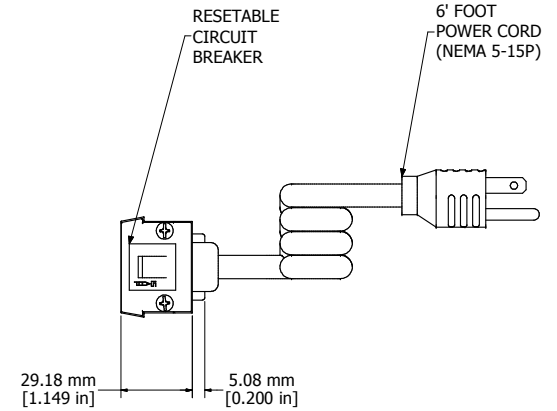

SECTION A-A
(VIEW FROM FRONT)

ASSEMBLY - VIEW FROM END

ASSEMBLY - VIEW FROM SIDE

ISOMETRIC VIEW

1585H15**S
Finish - Case - Anodized Aluminum Extrusion
Ends - ABS Plastic
Rated - 125 VAC, 60 Hz, 15 Amps
Approvals - CSA Certified Standards C22.2 (No. 21-95, 42-99)
CSA No. 8-M1986
Surge Specs - 780 Joules, 54000 Amps Transient Current
- Protection in 3 AC Modes (L-N, N-G, L-G)
Cord Length
1585H15A1S - 6' Foot Power Cord (NEMA 5-15P)
1585H15B1S - 15' Foot Power Cord (NEMA 5-15P)
Accessories Included
Mounting Bracket Kit with Hardware