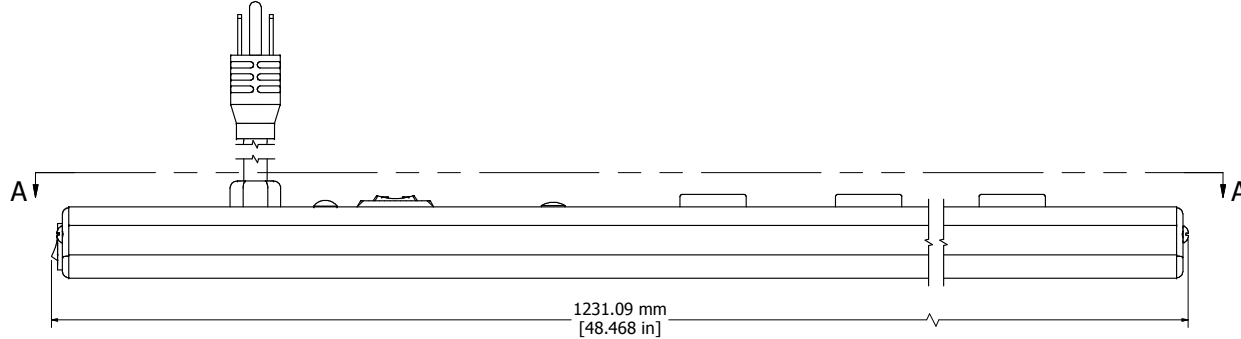

SECTION A-A
(VIEW FROM FRONT)

ASSEMBLY - VIEW FROM END

ASSEMBLY - VIEW FROM SIDE

ISOMETRIC VIEW

1585H15**S
Finish - Case - Anodized Aluminum Extrusion
Ends - ABS Plastic
Rated - 125 VAC, 60 Hz, 15 Amps
Approvals - CSA Certified Standards C22.2 (No. 21-95, 42-99)
CSA No. 8-M1986
Surge Specs - 780 Joules, 54000 Amps Transient Current
- Protection in 3 AC Modes (L-N, N-G, L-G)
Cord Length
1585H15A1S - 6' Foot Power Cord (NEMA 5-15P)
1585H15B1S - 15' Foot Power Cord (NEMA 5-15P)
Accessories Included
Mounting Bracket Kit with Hardware