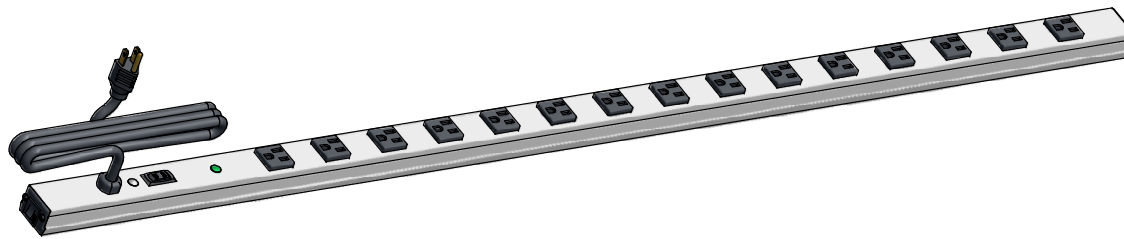

SECTION A-A
(VIEW FROM FRONT)

ASSEMBLY - VIEW FROM END

ASSEMBLY - VIEW FROM SIDE

ISOMETRIC VIEW

1585H15**S
Finish - Case - Anodized Aluminum Extrusion
Ends - ABS Plastic
Rated - 125 VAC, 60 Hz, 15 Amps
Approvals - CSA Certified Standards C22.2 (No. 21-95, 42-99)
CSA No. 8-M1986
Surge Specs - 780 Joules, 54000 Amps Transient Current
- Protection in 3 AC Modes (L-N, N-G, L-G)
Cord Length
1585H15A1S - 6' Foot Power Cord (NEMA 5-15P)
1585H15B1S - 15' Foot Power Cord (NEMA 5-15P)
Accessories Included
Mounting Bracket Kit with Hardware