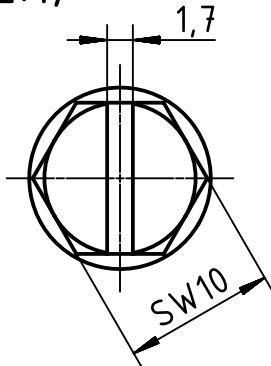

length approx. 150

X (2:1)

	All rights reserved Department EL PD - DE	All Dimensions in mm Original Size DIN A4		Scale 1:2	Free size tol.	Ref. Sub. TB 09 40 024 5411 v. 05.03.99	
		HARTING Electric GmbH & Co. KG D-32339 Espelkamp	Created by SPRENB	Inspected by BERGHORN	Standardisation TIEMANNA	Date 2013-11-18	State Final Release
Title Han 24 HPR Cover Screw Locking						Doc-Key / ECM-Nr. 100121847/UGD/006/A 500000064761	
Type TB				Number 09 40 024 5411		Rev. A	Page 1/1