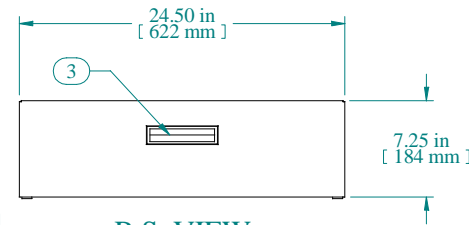

SECTION A-A

TOP VIEW

L.S. VIEW

FRONT VIEW

R.S. VIEW

BOTTOM VIEW

Item Number	Title	Quantity
1	RCBS - BOTTOM	1
2	RCBS - TOP & SIDES	1
3	BLACK PLASTIC HANDLE	2
4	PLUG BUMPER	4

PART NUMBERS

RCBS1900524BK1	PAINTED BLACK TEXTURED
RCBS1900524LG1	PAINTED RAL7035 TEXTURED

NOTES

Shipped with a starter pack of 10-32 clip nuts & matching quantity of 1421ABK black screws

Data subject to change without notice. Isometric drawing not to scale.