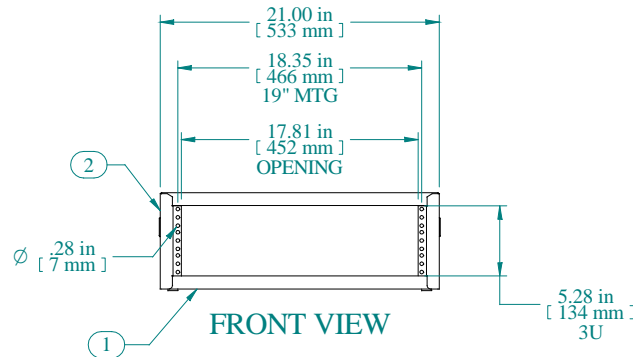

SECTION A-A

TOP VIEW

L.S. VIEW

FRONT VIEW

R.S. VIEW

BOTTOM VIEW

Item Number	Title	Quantity
1	RCBS - BOTTOM	1
2	RCBS - TOP & SIDES	1
3	BLACK PLASTIC HANDLE	2
4	PLUG BUMPER	4

PART NUMBERS

RCBS1900524BK1	PAINTED BLACK TEXTURED
RCBS1900524LG1	PAINTED RAL7035 TEXTURED

NOTES

Shipped with a starter pack of 10-32 clip nuts & matching quantity of 1421ABK black screws

Data subject to change without notice. Isometric drawing not to scale.