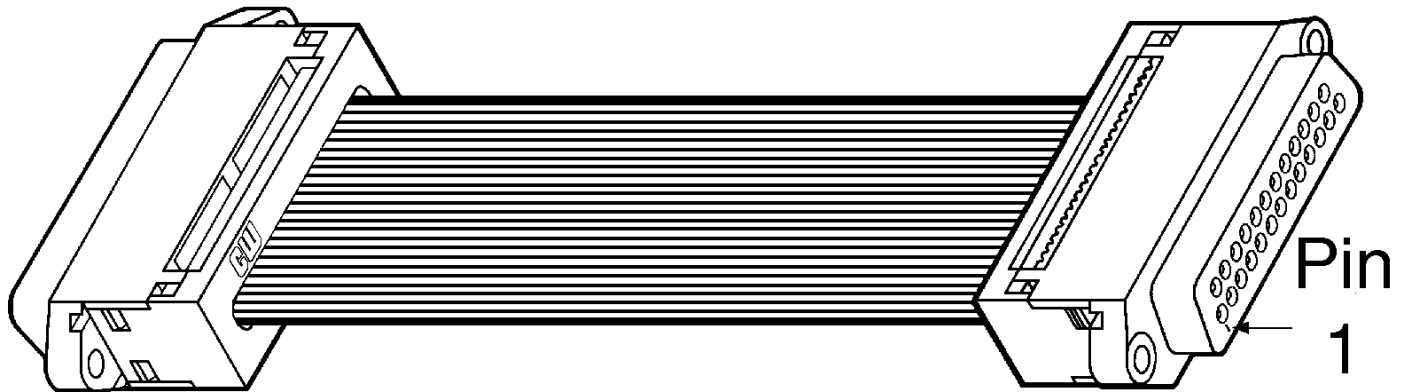

D-Subminiature Connectors

Female to Female Connector

Digi-Key® Custom Cable Assemblies Available
Call Digi-Key

Also available in the following version:

Metal Face Connector – Female to Female

C7SS--ND