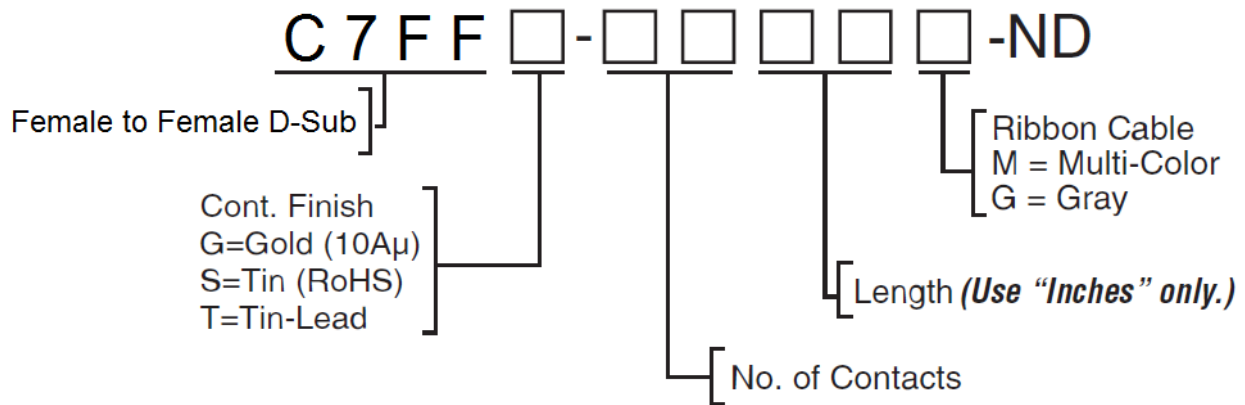

D-Subminiature Connectors

Female to Female Connector

Digi-Key® Custom Cable Assemblies Available
Call Digi-Key

Also available in the following version:

Metal Face Connector – Female to Female

C7SS--ND