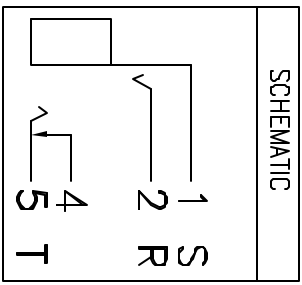

HOLE LAYOUT
(TOP VIEW)

SPECIFICATIONS:
 RATING: 12V DC @ 1A
 CONTACT RESISTANCE:
 30 MOHMS MAX
 INSULATION RESISTANCE:
 100 MOHMS MIN @ 500V DC
 WITHSTAND VOLTAGE:
 500V AC FOR 1 MINUTE
 LIFE: 5,000 CYCLES