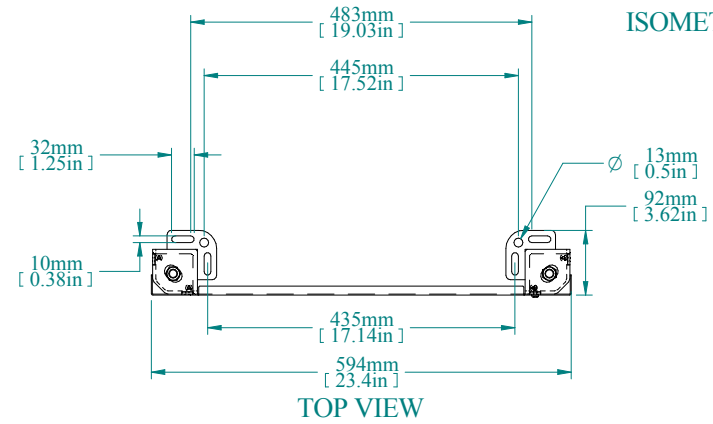

ISOMETRIC VIEW

TOP VIEW

REAR VIEW

L.S. VIEW

FRONT VIEW

PART NUMBERS	
HPLW16	PAINTED TEXTURED BLACK

NOTES
HPLW contains 4 corner supports along with corresponding front and rear panels. See Hammond Website for Additional Accessories.

Data subject to change without notice. Isometric drawing not to scale.