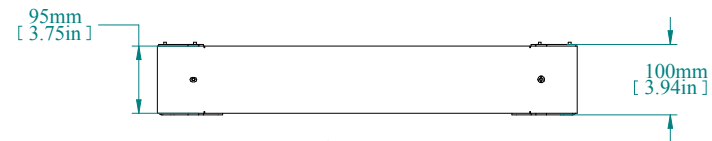

ISOMETRIC VIEW

TOP VIEW

REAR VIEW

L.S. VIEW

FRONT VIEW

PART NUMBERS	
HPLW16	PAINTED TEXTURED BLACK

NOTES
HPLW contains 4 corner supports along with corresponding front and rear panels. See Hammond Website for Additional Accessories.

Data subject to change without notice. Isometric drawing not to scale.