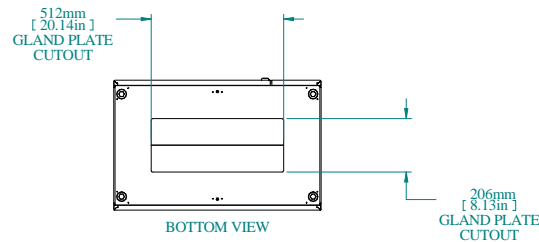

SECTION A-A

TOP VIEW

REAR VIEW

L.S. VIEW

FRONT VIEW

FRONT VIEW DOOR REMOVED

INNER PANEL

BOTTOM VIEW

| PART NUMBERS | |
|--------------|--------------------------------|
| HFMD2085 | PAINTED TEXTURED GRAY RAL 7035 |

| NOTES |
|---|
| Welded Assembly See Hammond Website for Additional Accessories |

Data subject to change without notice. Isometric drawing not to scale.