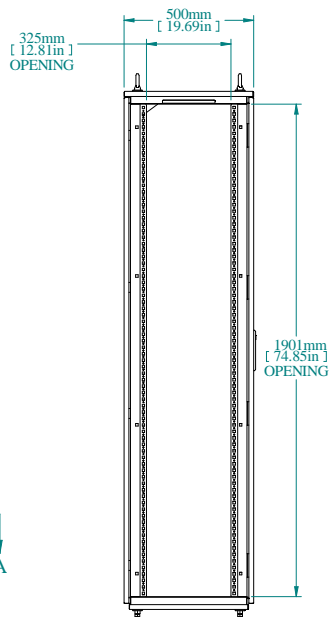

SECTION A-A

TOP VIEW

REAR VIEW

L.S. VIEW

FRONT VIEW

FRONT VIEW DOOR REMOVED

INNER PANEL

BOTTOM VIEW

| PART NUMBERS | |
|--------------|--------------------------------|
| HFMD2085 | PAINTED TEXTURED GRAY RAL 7035 |

| NOTES |
|---|
| Welded Assembly See Hammond Website for Additional Accessories |

Data subject to change without notice. Isometric drawing not to scale.