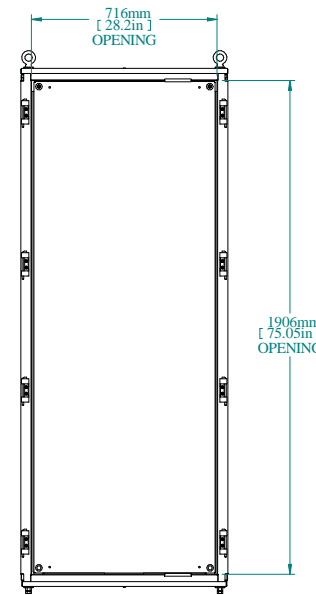

SECTION A-A

TOP VIEW

REAR VIEW

L.S. VIEW

FRONT VIEW

FRONT VIEW DOOR REMOVED

INNER PANEL

BOTTOM VIEW

| PART NUMBERS | |
|--------------|--------------------------------|
| HFMD2085 | PAINTED TEXTURED GRAY RAL 7035 |

| NOTES |
|---|
| Welded Assembly See Hammond Website for Additional Accessories |

Data subject to change without notice. Isometric drawing not to scale.