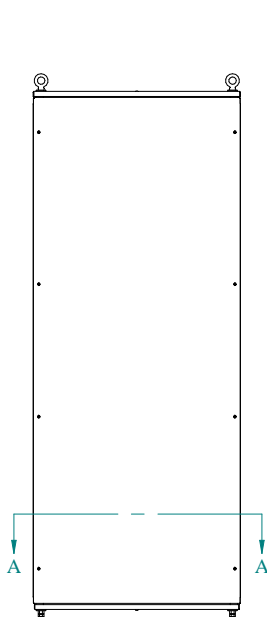

SECTION A-A

TOP VIEW

REAR VIEW

L.S. VIEW

FRONT VIEW

FRONT VIEW DOOR REMOVED

INNER PANEL

BOTTOM VIEW

| PART NUMBERS | |
|--------------|--------------------------------|
| HFMD2085 | PAINTED TEXTURED GRAY RAL 7035 |

| NOTES |
|---|
| Welded Assembly See Hammond Website for Additional Accessories |

Data subject to change without notice. Isometric drawing not to scale.