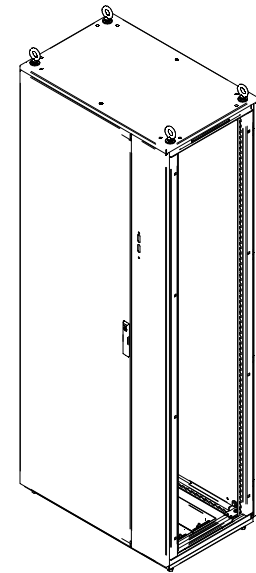

SECTION A-A

TOP VIEW

REAR VIEW

L.S. VIEW

FRONT VIEW

FRONT VIEW DOOR REMOVED

INNER PANEL

BOTTOM VIEW

| PART NUMBERS | |
|--------------|--------------------------------|
| HFMD2085 | PAINTED TEXTURED GRAY RAL 7035 |

| NOTES |
|---|
| Welded Assembly See Hammond Website for Additional Accessories |

Data subject to change without notice. Isometric drawing not to scale.