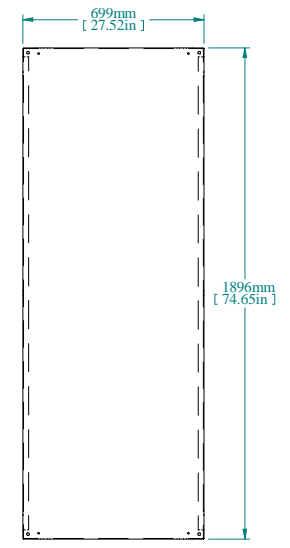

SECTION A-A

TOP VIEW

REAR VIEW

L.S. VIEW

FRONT VIEW

FRONT VIEW DOOR REMOVED

INNER PANEL

BOTTOM VIEW

| PART NUMBERS | |
|--------------|--------------------------------|
| HFMD2085 | PAINTED TEXTURED GRAY RAL 7035 |

| NOTES |
|---|
| Welded Assembly See Hammond Website for Additional Accessories |

Data subject to change without notice. Isometric drawing not to scale.