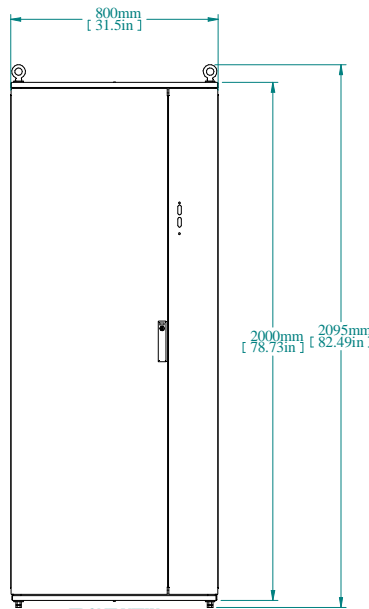

SECTION A-A

TOP VIEW

REAR VIEW

L.S. VIEW

FRONT VIEW

FRONT VIEW DOOR REMOVED

INNER PANEL

BOTTOM VIEW

| PART NUMBERS | |
|--------------|--------------------------------|
| HFMD2085 | PAINTED TEXTURED GRAY RAL 7035 |

| NOTES |
|---|
| Welded Assembly See Hammond Website for Additional Accessories |

Data subject to change without notice. Isometric drawing not to scale.