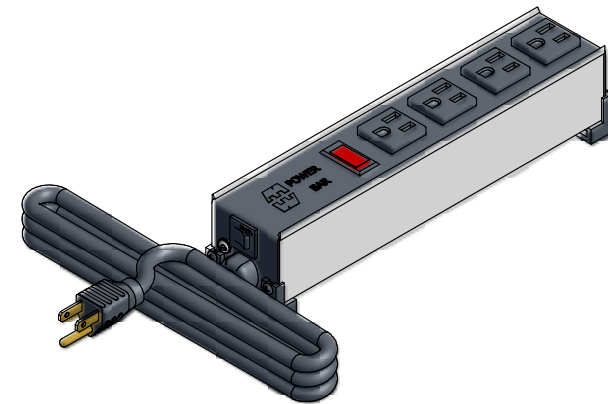

ASSEMBLY - VIEW FROM TOP

ISOMETRIC VIEW

ASSEMBLY - VIEW FROM SIDE

SECTION A-A

ASSEMBLY - VIEW FROM BOTTOM

1584T4**
Finish - Top - Black Painted Steel
Bottom - Aluminum Extrusion
Rated - 120 VAC, 60 Hz, 15 Amps
Approvals - CSA Certified Standards C22.2 (No. 21-95, 42-99) - UL Listed, Standard UL1363
Cord Length
1584T4A1 - 6' Foot Power Cord (NEMA 5-15P)
1584T4B1 - 15' Foot Power Cord (NEMA 5-15P)