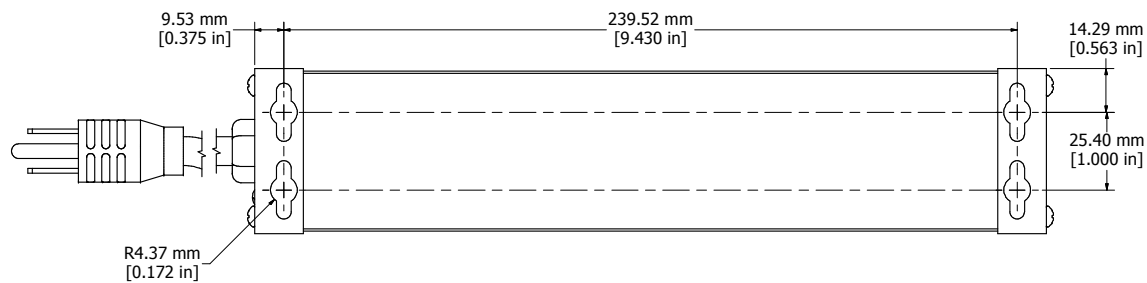

ASSEMBLY - VIEW FROM TOP

ISOMETRIC VIEW

ASSEMBLY - VIEW FROM SIDE

SECTION A-A

ASSEMBLY - VIEW FROM BOTTOM

1584T4**
Finish - Top - Black Painted Steel
Bottom - Aluminum Extrusion
Rated - 120 VAC, 60 Hz, 15 Amps
Approvals - CSA Certified Standards C22.2 (No. 21-95, 42-99) - UL Listed, Standard UL1363
Cord Length
1584T4A1 - 6' Foot Power Cord (NEMA 5-15P)
1584T4B1 - 15' Foot Power Cord (NEMA 5-15P)