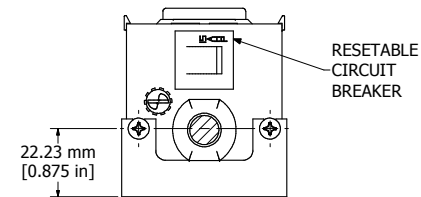

ASSEMBLY - VIEW FROM TOP

ISOMETRIC VIEW

ASSEMBLY - VIEW FROM SIDE

SECTION A-A

ASSEMBLY - VIEW FROM BOTTOM

1584T4**
Finish - Top - Black Painted Steel
Bottom - Aluminum Extrusion
Rated - 120 VAC, 60 Hz, 15 Amps
Approvals - CSA Certified Standards C22.2 (No. 21-95, 42-99) - UL Listed, Standard UL1363
Cord Length
1584T4A1 - 6' Foot Power Cord (NEMA 5-15P)
1584T4B1 - 15' Foot Power Cord (NEMA 5-15P)