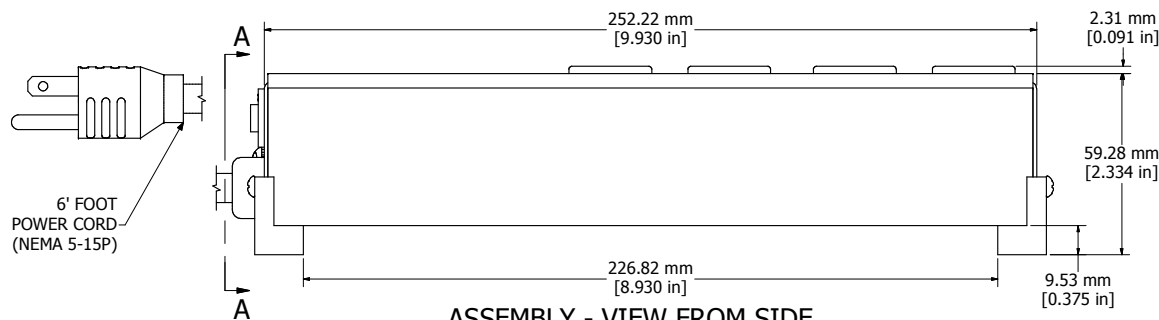

ASSEMBLY - VIEW FROM TOP

ISOMETRIC VIEW

ASSEMBLY - VIEW FROM SIDE

SECTION A-A

ASSEMBLY - VIEW FROM BOTTOM

1584T4**
Finish - Top - Black Painted Steel
Bottom - Aluminum Extrusion
Rated - 120 VAC, 60 Hz, 15 Amps
Approvals - CSA Certified Standards C22.2 (No. 21-95, 42-99) - UL Listed, Standard UL1363
Cord Length
1584T4A1 - 6' Foot Power Cord (NEMA 5-15P)
1584T4B1 - 15' Foot Power Cord (NEMA 5-15P)