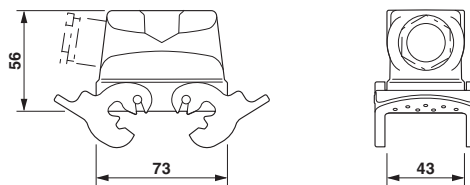

Technical data

Dimensions

Height	56 mm
Width	43 mm
Length	73 mm

Ambient conditions

Ambient temperature (operation)	-40 °C ... 125 °C
---------------------------------	-------------------

General

Note	For contact inserts HC-B10, BB18, DD42, M, K8/24
Design	B10
Housing type	Sleeve housings
Locking type	With double locking latch
No. of cable exits	1
Cable exit	Lateral
Screw connection	None
Type of the screw connection	1x M20
Housing material	Aluminum die-cast
Housing surface material	Powder-coated, gray
Material lock	Stainless steel, handle: PA
Material grip body interlock	PA
Assembly instructions	For half and full screw connections

Cable gland - HC-K-KV-M20(8-13) - 1690626

Plastic screw connection up to 5 bar, thread length: 8 mm, cable diameter: 8 - 13 mm, WAF 24, screw connection: M20

Cable gland - HC-M-KV-M20(9-13) - 1690561

Metal screw connection up to 5 bar, thread length: 6 mm, cable diameter: 9 - 13 mm, WAF 22, screw connection: M20

Housing - HC-B 10-TMQ-N-O1M20S - 1460091

Accessories

Cable gland - HC-M-KV-M20(11-16) - 1645998

Metal screw connection up to 5 bar, thread length: 6 mm, cable diameter: 11 - 16 mm, WAF 27, screw connection: M20

Cable gland - HC-M-KV-M20(1ASI) - 1584017

Metal screw connection for an AS-Interface flat-ribbon conductor, thread type M20

Drawings

Dimensioned drawing

Dimensional drawing