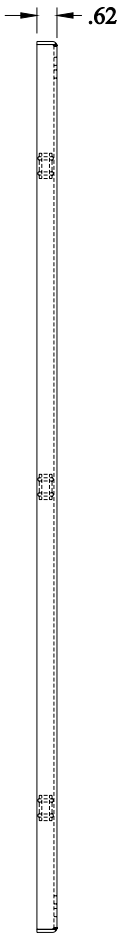

PART No. ESP3020

for more information visit
www.hammfg.com

Data subject to change without notice

Isometric drawing Not to Scale

SIDE VIEW

FRONT VIEW

BOTTOM VIEW

ISOMETRIC VIEW