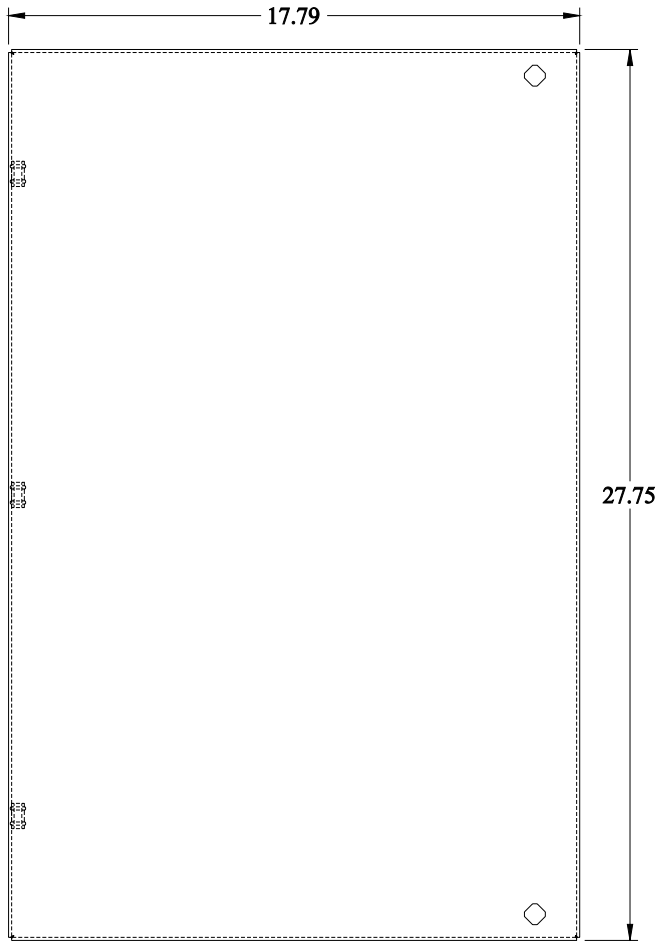

PART No. ESP3020

for more information visit
www.hammfg.com

Data subject to change without notice

Isometric drawing Not to Scale

SIDE VIEW

FRONT VIEW

BOTTOM VIEW

ISOMETRIC VIEW