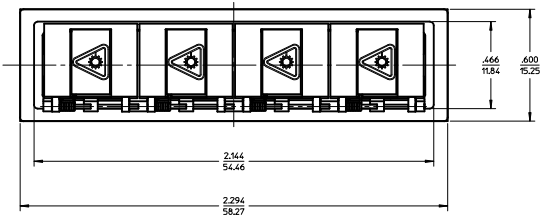

LC 8 PORT ADAPTER P/N	PLASTIC RECEPTACLE COLOR	DOUBLE PLASTIC SHUTTER COLOR	SPLIT SLEEVE MATERIAL
106121-0950	BLUE	BLUE	CERAMIC
106121-0951	GREEN	GREEN	
106121-0952	BEIGE	BEIGE	PHOSPHOR BRONZE
106121-0953	AQUA	AQUA	

NOTES.

1. ALL DIMENSIONS ARE FOR REFERENCE.

2. DUST CAPS SHOWN IN ISOMETRIC VIEWS ONLY.

ENTER DESCRIPTION IEC NO: MF-2012-0092 DRAWN: YBELENIY 2011/10/05 CHYK: YBELENIY APPR: WCHEN 2012/02/06	QUALITY SYMBOLS ▽=0 ▽=0	GENERAL TOLERANCES (UNLESS SPECIFIED) <table border="1"> <thead> <tr> <th></th> <th>mm</th> <th>INCH</th> </tr> </thead> <tbody> <tr> <td>4 PLACES</td> <td>±---</td> <td>±---</td> </tr> <tr> <td>3 PLACES</td> <td>±---</td> <td>±---</td> </tr> <tr> <td>2 PLACES</td> <td>±---</td> <td>±---</td> </tr> <tr> <td>1 PLACE</td> <td>±---</td> <td>±---</td> </tr> </tbody> </table>		mm	INCH	4 PLACES	±---	±---	3 PLACES	±---	±---	2 PLACES	±---	±---	1 PLACE	±---	±---	DIMENSION STYLE IN/MM	SCALE 3:1	DESIGN UNITS INCH	THIRD ANGLE PROJECTION
		mm	INCH																		
	4 PLACES	±---	±---																		
	3 PLACES	±---	±---																		
2 PLACES	±---	±---																			
1 PLACE	±---	±---																			
			DRAWN BY: YBELENIY DATE: 2011/10/05	TITLE LC 8 PORT EMI ADAPTER SNAP MOUNT WITH SHUTTERS																	
			CHECKED BY: WCHEN DATE: 2012/02/06	MOLEX INCORPORATED																	
		DRAFT WHERE APPLICABLE MUST REMAIN WITHIN DIMENSIONS	WATERIAL NO. SEE TABLE	DOCUMENT NO. SD-106121-0950	SHEET NO. 1 OF 1																