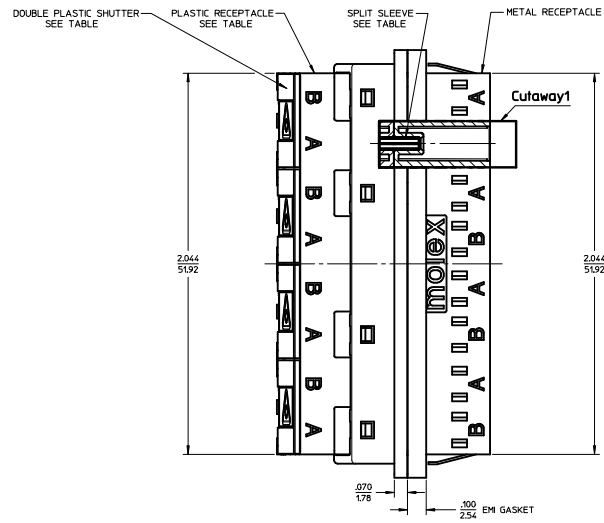

LC 8 PORT ADAPTER P/N	PLASTIC RECEPTACLE COLOR	DOUBLE PLASTIC SHUTTER COLOR	SPLIT SLEEVE MATERIAL
106121-0950	BLUE	BLUE	CERAMIC
106121-0951	GREEN	GREEN	
106121-0952	BEIGE	BEIGE	PHOSPHOR BRONZE
106121-0953	AQUA	AQUA	

NOTES.

1. ALL DIMENSIONS ARE FOR REFERENCE.

2. DUST CAPS SHOWN IN ISOMETRIC VIEWS ONLY.

ENTER DESCRIPTION IEC NO: MF-2012-0092 DRAWN: YBELENIY 2011/10/05 CHYK: YBELENIY APPR: WCHEN 2012/02/06	QUALITY SYMBOLS ▽=0 ▽=0	GENERAL TOLERANCES (UNLESS SPECIFIED) <table border="1"> <thead> <tr> <th></th> <th>mm</th> <th>INCH</th> </tr> </thead> <tbody> <tr> <td>4 PLACES</td> <td>±---</td> <td>±---</td> </tr> <tr> <td>3 PLACES</td> <td>±---</td> <td>±---</td> </tr> <tr> <td>2 PLACES</td> <td>±---</td> <td>±---</td> </tr> <tr> <td>1 PLACE</td> <td>±---</td> <td>±---</td> </tr> </tbody> </table>		mm	INCH	4 PLACES	±---	±---	3 PLACES	±---	±---	2 PLACES	±---	±---	1 PLACE	±---	±---	DIMENSION STYLE IN/MM	SCALE 3:1	DESIGN UNITS INCH	THIRD ANGLE PROJECTION
		mm	INCH																		
	4 PLACES	±---	±---																		
	3 PLACES	±---	±---																		
2 PLACES	±---	±---																			
1 PLACE	±---	±---																			
			DRAWN BY: YBELENIY DATE: 2011/10/05	TITLE LC 8 PORT EMI ADAPTER SNAP MOUNT WITH SHUTTERS																	
			CHECKED BY: WCHEN DATE: 2012/02/06	MOLEX INCORPORATED																	
		DRAFT WHERE APPLICABLE MUST REMAIN WITHIN DIMENSIONS	WATERIAL NO. SEE TABLE	DOCUMENT NO. SD-106121-0950	SHEET NO. 1 OF 1																