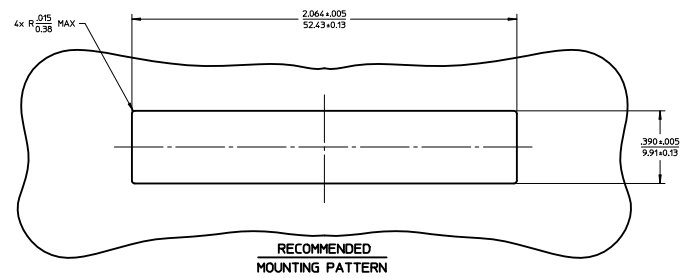

LC 8 PORT ADAPTER P/N	PLASTIC RECEPTACLE COLOR	DOUBLE PLASTIC SHUTTER COLOR	SPLIT SLEEVE MATERIAL
106121-0950	BLUE	BLUE	CERAMIC
106121-0951	GREEN	GREEN	
106121-0952	BEIGE	BEIGE	PHOSPHOR BRONZE
106121-0953	AQUA	AQUA	

NOTES.

1. ALL DIMENSIONS ARE FOR REFERENCE.

2. DUST CAPS SHOWN IN ISOMETRIC VIEWS ONLY.

ENTER DESCRIPTION IEC NO: MF-2012-0092 DRAWN: YBELENIY 2011/10/05 CHYK: YBELENIY APPR: WCHEN 2012/02/06	QUALITY SYMBOLS ▽=0 ▽=0	GENERAL TOLERANCES (UNLESS SPECIFIED) <table border="1"> <thead> <tr> <th></th> <th>mm</th> <th>INCH</th> </tr> </thead> <tbody> <tr> <td>4 PLACES</td> <td>±---</td> <td>±---</td> </tr> <tr> <td>3 PLACES</td> <td>±---</td> <td>±---</td> </tr> <tr> <td>2 PLACES</td> <td>±---</td> <td>±---</td> </tr> <tr> <td>1 PLACE</td> <td>±---</td> <td>±---</td> </tr> </tbody> </table>		mm	INCH	4 PLACES	±---	±---	3 PLACES	±---	±---	2 PLACES	±---	±---	1 PLACE	±---	±---	DIMENSION STYLE IN/MM	SCALE 3:1	DESIGN UNITS INCH	THIRD ANGLE PROJECTION
		mm	INCH																		
	4 PLACES	±---	±---																		
	3 PLACES	±---	±---																		
2 PLACES	±---	±---																			
1 PLACE	±---	±---																			
			DRAWN BY: YBELENIY DATE: 2011/10/05	TITLE LC 8 PORT EMI ADAPTER SNAP MOUNT WITH SHUTTERS																	
			CHECKED BY: WCHEN DATE: 2012/02/06	MOLEX INCORPORATED																	
		DRAFT WHERE APPLICABLE MUST REMAIN WITHIN DIMENSIONS	WATERIAL NO. SEE TABLE	DOCUMENT NO. SD-106121-0950	SHEET NO. 1 OF 1																