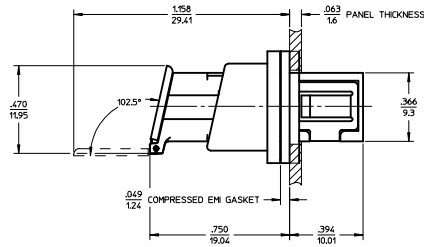

LC 8 PORT ADAPTER P/N	PLASTIC RECEPTACLE COLOR	DOUBLE PLASTIC SHUTTER COLOR	SPLIT SLEEVE MATERIAL
106121-0950	BLUE	BLUE	CERAMIC
106121-0951	GREEN	GREEN	
106121-0952	BEIGE	BEIGE	PHOSPHOR BRONZE
106121-0953	AQUA	AQUA	

NOTES.

1. ALL DIMENSIONS ARE FOR REFERENCE.

2. DUST CAPS SHOWN IN ISOMETRIC VIEWS ONLY.

ENTER DESCRIPTION IEC NO: MF-2012-0092 DRAWN: YBELENIY 2011/10/05 CHYK: YBELENIY APPR: WCHEN 2012/02/06	QUALITY SYMBOLS ▽=0 ▽=0	GENERAL TOLERANCES (UNLESS SPECIFIED) <table border="1"> <thead> <tr> <th></th> <th>mm</th> <th>INCH</th> </tr> </thead> <tbody> <tr> <td>4 PLACES</td> <td>±---</td> <td>±---</td> </tr> <tr> <td>3 PLACES</td> <td>±---</td> <td>±---</td> </tr> <tr> <td>2 PLACES</td> <td>±---</td> <td>±---</td> </tr> <tr> <td>1 PLACE</td> <td>±---</td> <td>±---</td> </tr> </tbody> </table>		mm	INCH	4 PLACES	±---	±---	3 PLACES	±---	±---	2 PLACES	±---	±---	1 PLACE	±---	±---	DIMENSION STYLE IN/MM	SCALE 3:1	DESIGN UNITS INCH	THIRD ANGLE PROJECTION
		mm	INCH																		
	4 PLACES	±---	±---																		
	3 PLACES	±---	±---																		
2 PLACES	±---	±---																			
1 PLACE	±---	±---																			
			DRAWN BY: YBELENIY DATE: 2011/10/05	TITLE LC 8 PORT EMI ADAPTER SNAP MOUNT WITH SHUTTERS																	
			CHECKED BY: WCHEN DATE: 2012/02/06	MOLEX INCORPORATED																	
		DRAFT WHERE APPLICABLE MUST REMAIN WITHIN DIMENSIONS	WATERIAL NO. SEE TABLE	DOCUMENT NO. SD-106121-0950	SHEET NO. 1 OF 1																