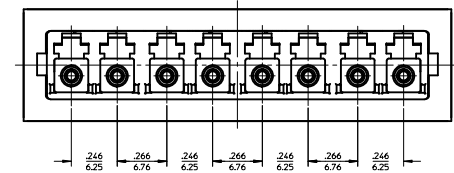

LC 8 PORT ADAPTER P/N	PLASTIC RECEPTACLE COLOR	DOUBLE PLASTIC SHUTTER COLOR	SPLIT SLEEVE MATERIAL
106121-0950	BLUE	BLUE	CERAMIC
106121-0951	GREEN	GREEN	
106121-0952	BEIGE	BEIGE	PHOSPHOR BRONZE
106121-0953	AQUA	AQUA	

NOTES.

1. ALL DIMENSIONS ARE FOR REFERENCE.

2. DUST CAPS SHOWN IN ISOMETRIC VIEWS ONLY.

ENTER DESCRIPTION IEC NO: MF-2012-0092 DRAWN: YBELENIY 2011/10/05 CHYK: YBELENIY APPR: WCHEN 2012/02/06	QUALITY SYMBOLS ▽=0 ▽=0	GENERAL TOLERANCES (UNLESS SPECIFIED) <table border="1"> <thead> <tr> <th></th> <th>mm</th> <th>INCH</th> </tr> </thead> <tbody> <tr> <td>4 PLACES</td> <td>±---</td> <td>±---</td> </tr> <tr> <td>3 PLACES</td> <td>±---</td> <td>±---</td> </tr> <tr> <td>2 PLACES</td> <td>±---</td> <td>±---</td> </tr> <tr> <td>1 PLACE</td> <td>±---</td> <td>±---</td> </tr> </tbody> </table>		mm	INCH	4 PLACES	±---	±---	3 PLACES	±---	±---	2 PLACES	±---	±---	1 PLACE	±---	±---	DIMENSION STYLE IN/MM	SCALE 3:1	DESIGN UNITS INCH	THIRD ANGLE PROJECTION
		mm	INCH																		
	4 PLACES	±---	±---																		
	3 PLACES	±---	±---																		
2 PLACES	±---	±---																			
1 PLACE	±---	±---																			
			DRAWN BY: YBELENIY DATE: 2011/10/05	TITLE LC 8 PORT EMI ADAPTER SNAP MOUNT WITH SHUTTERS																	
			CHECKED BY: WCHEN DATE: 2012/02/06	MOLEX INCORPORATED																	
		DRAFT WHERE APPLICABLE MUST REMAIN WITHIN DIMENSIONS	WATERIAL NO. SEE TABLE	DOCUMENT NO. SD-106121-0950	SHEET NO. 1 OF 1																