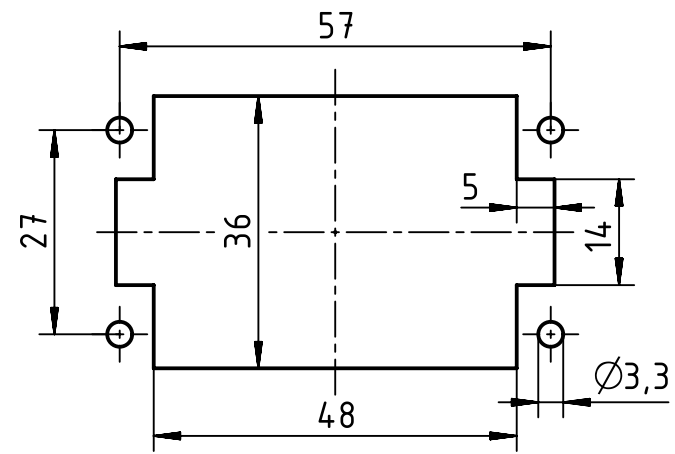

A

B

C

D

panel cut out

	All Dimensions in mm Original Size DIN A4		Scale 1:1	Free size tol.		Ref.
	All rights reserved Department EL PD - DE		Created by HOLLERT	Inspected by PRIESTER	Standardisation TIEMANNA	Sub.
HARTING Electric GmbH & Co. KG D-32339 Espelkamp			Title <b>Han High Temp 10E Screw Female</b>			Date 2016-08-31
			Type TB	Number 09 33 810 2703		State Final Release
					Doc-Key / ECM-Nr. 100620326/UGD/001/A 500000105233	Rev. <b>A</b>
					Page 1/1	