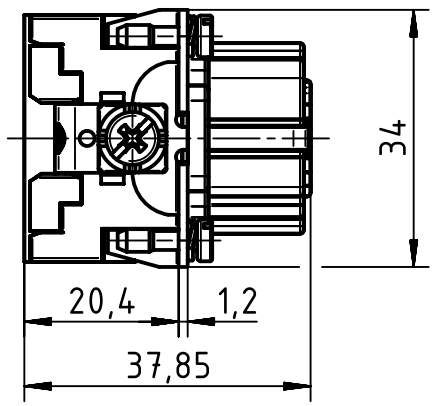

A

B

C

D

panel cut out

	All Dimensions in mm Original Size DIN A4		Scale 1:1	Free size tol.		Ref.
	All rights reserved Department EL PD - DE		Created by HOLLERT	Inspected by PRIESTER	Standardisation TIEMANNA	Sub.
HARTING Electric GmbH & Co. KG D-32339 Espelkamp			Title <b>Han High Temp 10E Screw Female</b>			Date 2016-08-31
			Type TB	Number 09 33 810 2703		State Final Release
					Doc-Key / ECM-Nr. 100620326/UGD/001/A 500000105233	Rev. <b>A</b>
					Page 1/1	