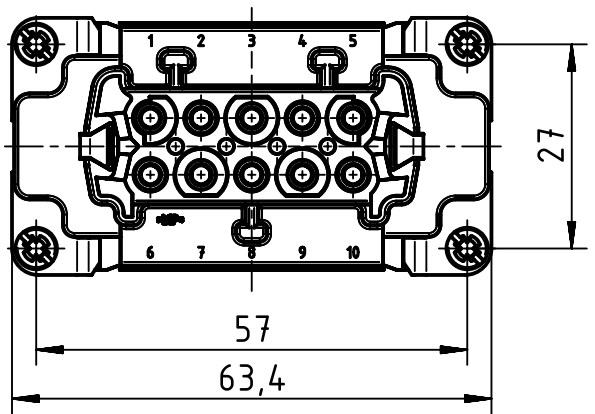

A

B

C

D

panel cut out

	All Dimensions in mm Original Size DIN A4		Scale 1:1	Free size tol.		Ref.
	All rights reserved Department EL PD - DE		Created by HOLLERT	Inspected by PRIESTER	Standardisation TIEMANNA	Sub.
HARTING Electric GmbH & Co. KG D-32339 Espelkamp			Title <b>Han High Temp 10E Screw Female</b>			Date 2016-08-31
			Type TB	Number 09 33 810 2703		State Final Release
					Doc-Key / ECM-Nr. 100620326/UGD/001/A 500000105233	Rev. <b>A</b>
					Page 1/1	