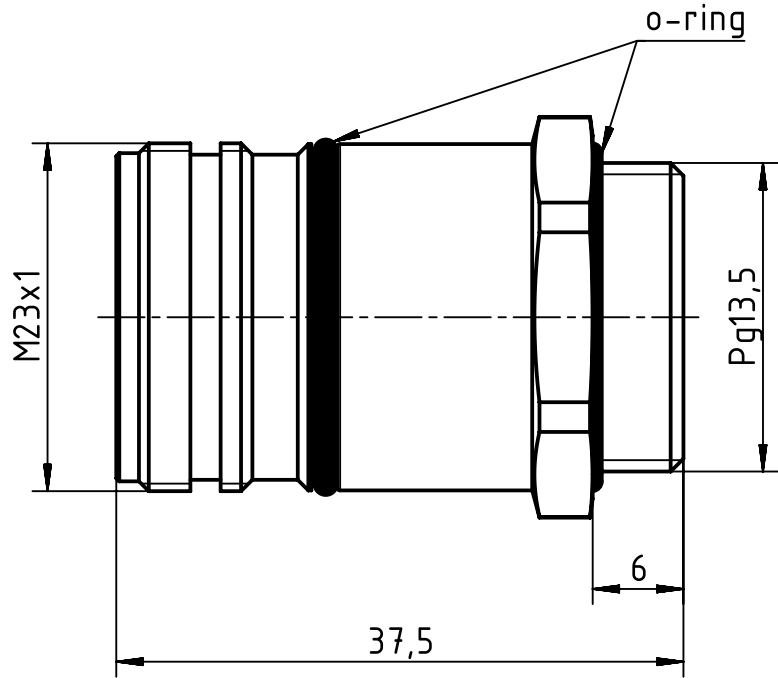

1 2 3 4 5 6

A

panel cut out

B

C

D

Plastic snap ring - Female

	All Dimensions in mm Original Size DIN A4	Scale	Free size tol.			Ref.	
		2:1				Sub.	
	All rights reserved Department EL PD - DE	Created by	Inspected by	Standardisation	Date	State	
		KLASSEN P	RIEPE	TIEMANNA	2017-02-15	Final Release	
HARTING Electric GmbH & Co. KG D-32339 Espelkamp		Title Han M23 HBM front female Pg13,5				Doc-Key / ECM-Nr. 100708211/UGD/000/B 500000115544	
		Type	Number			Rev.	Page
		TB	09 15 100 0374			B	1/1