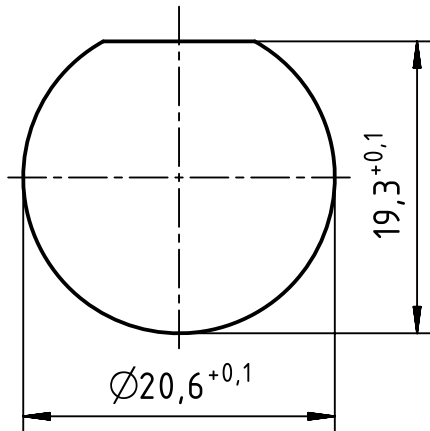

1 2 3 4 5 6

A

panel cut out

B

C

D

Plastic snap ring - Female

	All Dimensions in mm Original Size DIN A4	Scale	Free size tol.			Ref.	
		2:1				Sub.	
	All rights reserved Department EL PD - DE	Created by	Inspected by	Standardisation	Date	State	
		KLASSEN P	RIEPE	TIEMANNA	2017-02-15	Final Release	
HARTING Electric GmbH & Co. KG D-32339 Espelkamp		Title Han M23 HBM front female Pg13,5				Doc-Key / ECM-Nr. 100708211/UGD/000/B 500000115544	
		Type	Number			Rev.	Page
		TB	09 15 100 0374			B	1/1