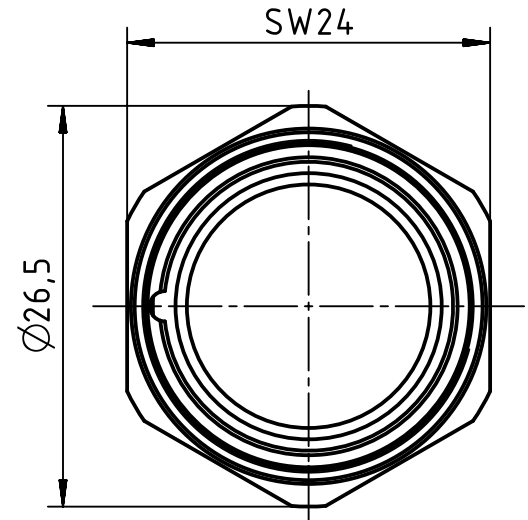

1 2 3 4 5 6

A

panel cut out

B

C

D

Plastic snap ring - Female

	All Dimensions in mm Original Size DIN A4	Scale	Free size tol.			Ref.	
		2:1				Sub.	
	All rights reserved Department EL PD - DE	Created by	Inspected by	Standardisation	Date	State	
		KLASSEN P	RIEPE	TIEMANNA	2017-02-15	Final Release	
HARTING Electric GmbH & Co. KG D-32339 Espelkamp		Title Han M23 HBM front female Pg13,5				Doc-Key / ECM-Nr. 100708211/UGD/000/B 500000115544	
		Type	Number			Rev.	Page
		TB	09 15 100 0374			B	1/1