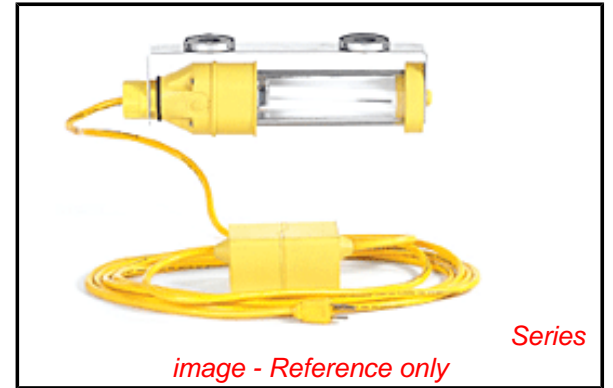

PLEASE CHECK WWW.MOLEX.COM FOR LATEST PART INFORMATION

Part Number: [130108-0119](#)
Status: **Active**
Description: Super-Safeway™ 13W Fluorescent Machine Light, Screw Mount with 18/3 SJTOOW Cord Type, Overall Cord Length 4.57m (15.0')

Documents:

[RoHS Certificate of Compliance (PDF)](#)

[Product Literature (PDF)](#)

Agency Certification

CSA LR85374
UL E174254

General

Product Family Portable Lighting
Series [130108](#)
NEMA Configuration NEMA 5-15
Outlet None
Product Literature Order No 987650-8054
Product Name Super-Safeway™
Type Hand Lamps
UPC 78678861262
Woodhead Yes

Physical

Cord Length - Primary 4.57m (15.0')
Cord Length - Secondary N/A
Depth 76.20mm (3.000")
Duty Industrial
Guard Included No
Guard Type N/A
Height 57.15mm (2.250")
Length 552.45mm (21.750")
Material - Globe Butyrate
Material - Guard Nitrile Rubber 80 Shore A
Mounting Style Screw-Bracket
Packaging Type Carton
Socket Construction N/A

Electrical

Bulb Type Fluorescent
Cord Type - Primary 18/3 SJTOOW
Lamp Type PL13/41
Lamp Wattage - Maximum 13W
Lumens 900
On/Off Switch Yes
Voltage (Fixture) - Maximum 120VAC 60 HZ

Material Info

Old Part Number 1083-3M

EU RoHS

**ELV and RoHS
Compliant**
**REACH SVHC
Not Reviewed**
**Low-Halogen Status
Not Reviewed**

China RoHS

**Need more information on product
environmental compliance?**

Email productcompliance@molex.com
For a multiple part number RoHS Certificate of
Compliance, [click here](#)

Please visit the [Contact Us](#) section for any
non-product compliance questions.

Search Parts in this Series

130108Series