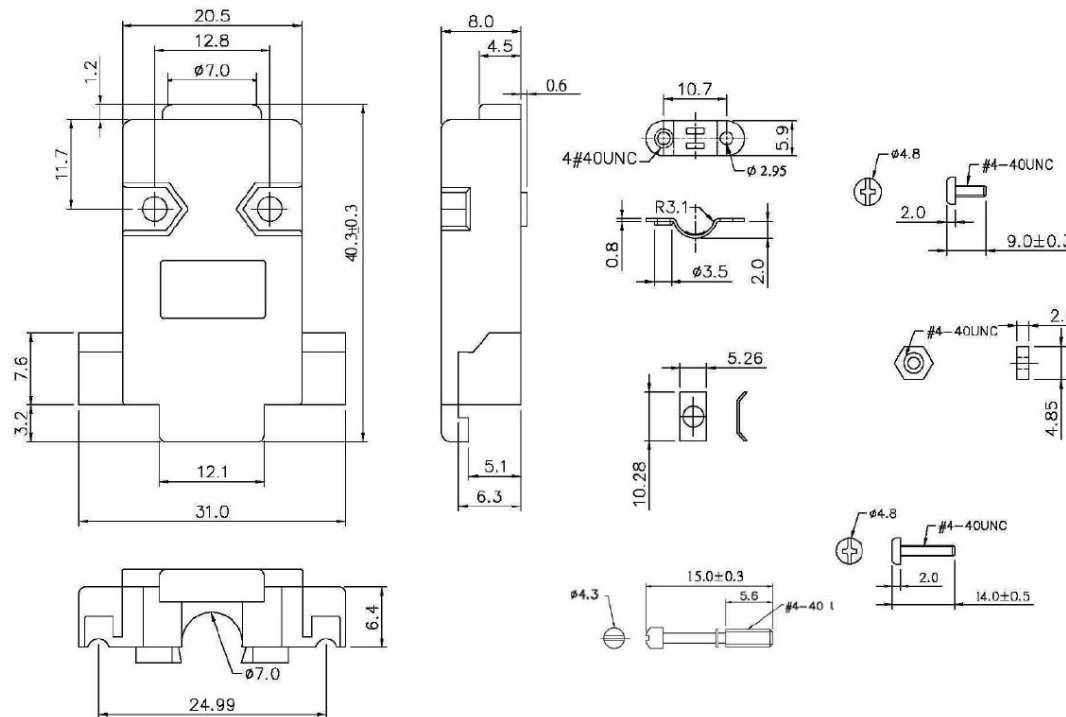

5

4

3

2

1

Description: D-Sub Hood, Deluxe Metalized HS Series, 9 Pins
 P/N: 40-9709H,HS

DRAWING NO.
 40-9709H,HS-CUST

REVISIONS

01 OFFICIAL RELEASE

12-19-12	G Z	M W	M L		ECO-12-0335
----------	--------	--------	--------	--	-------------

(40-9709-HS is the same as 40-9709-H, but with metalized plating)

DIM OUTLINE

Hood Material: ABS,UL 94HB
 Color: Gray,Black,Ivory
 Screw Nut &Clip And Other ,Nickel Plated
 Plated:1Set/Bag

CUSTOMER COPY

TITLE
 D-Sub Hood,
 Deluxe Metalized H and HS Series, 9 Pins

SHEET 1 OF 1	DRAWING NO. 40-9709H,HS-CUST	SIZE A
-----------------	---------------------------------	-----------

THIS DRAWING WAS PRODUCED BY COMPUTER,
 DO NOT SCALE DRAWING OR UPDATE MANUALLY.